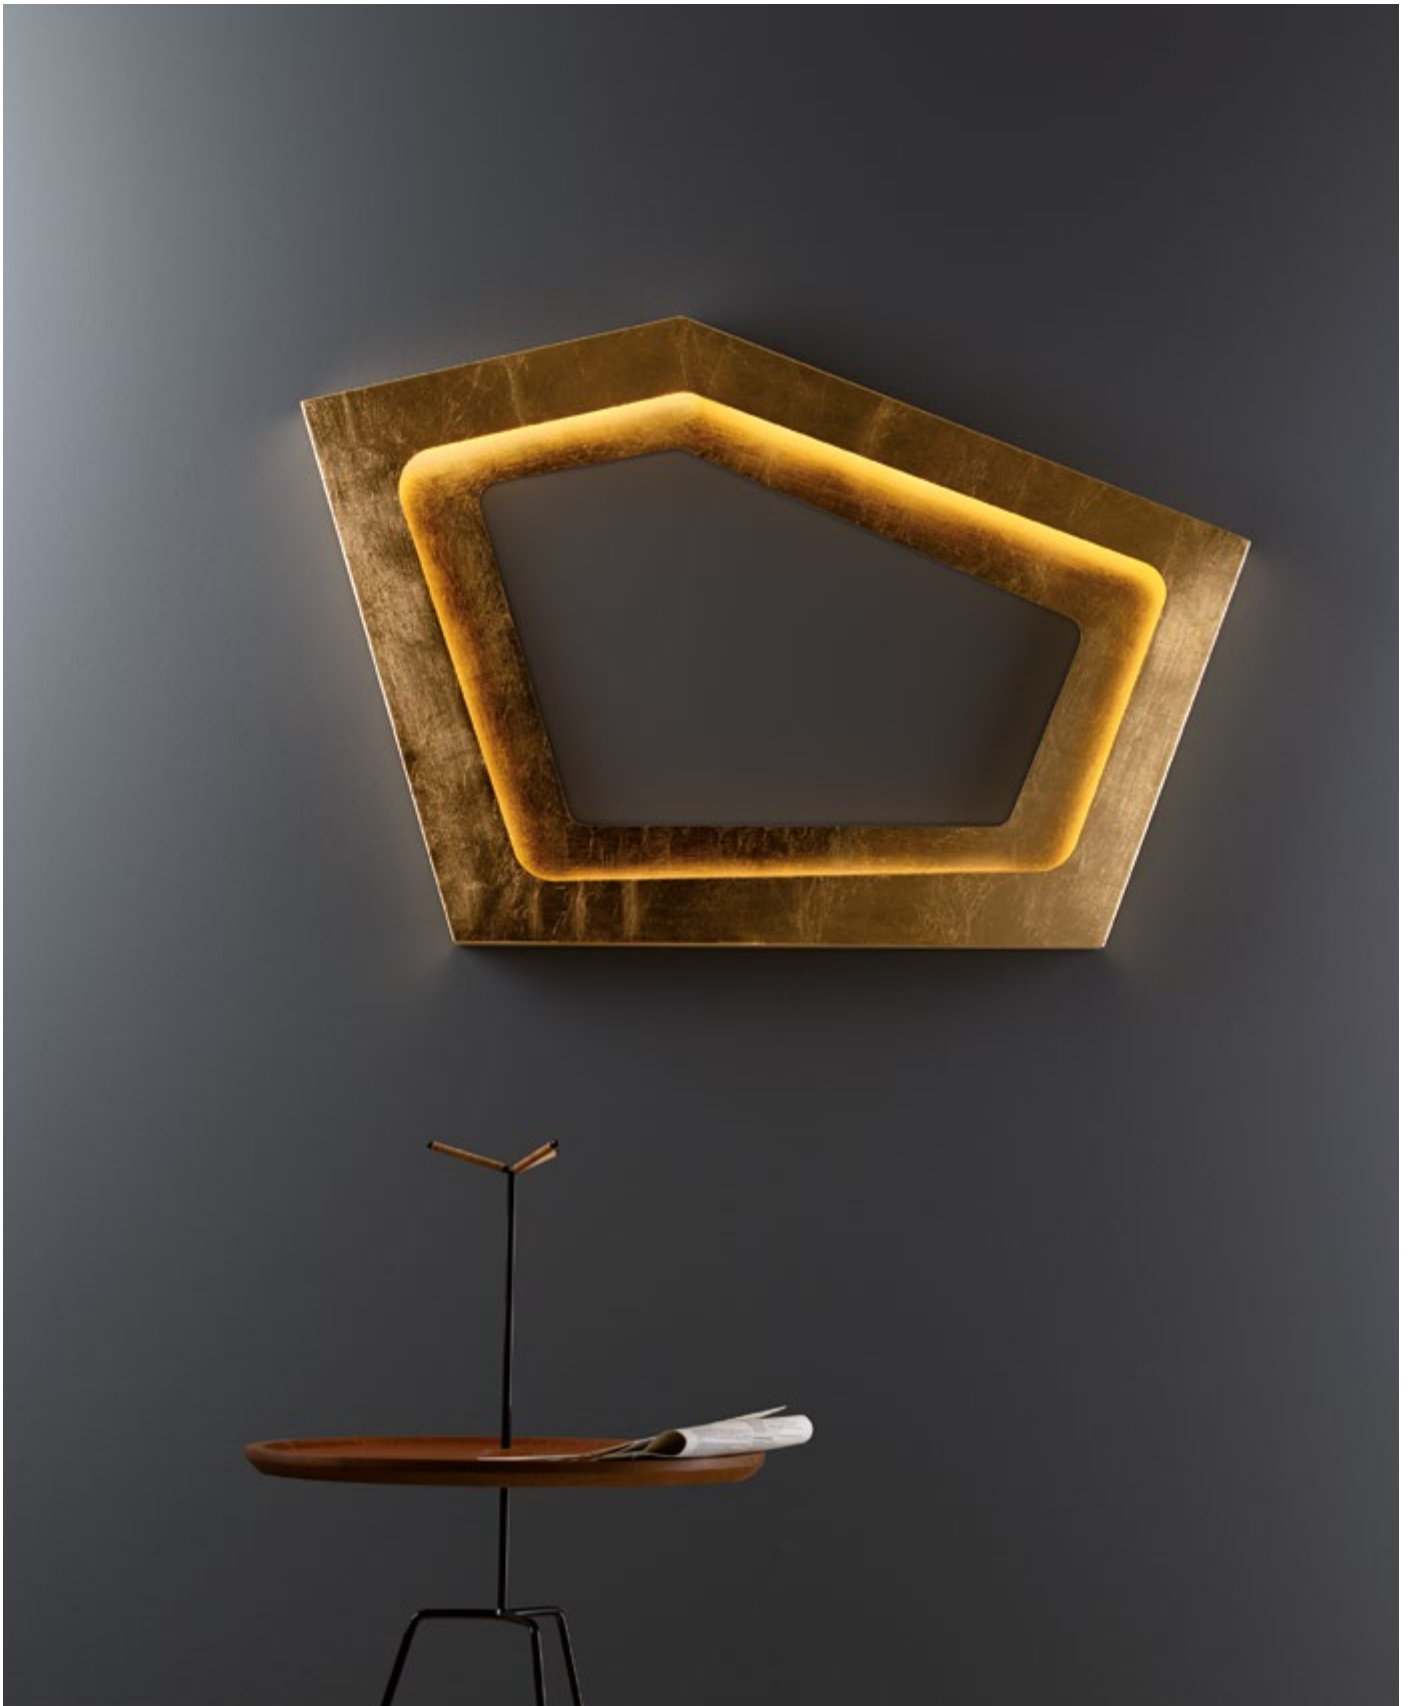

NURA

CARPYEN
BARCELONA SINCE 1948

Carpyellum70 S.L.
C/ Pere IV 78-84 E-08005 Barcelona
T +34 93 320 99 90

Spain: comercial@carpyen.com
Export: export@carpyen.com
Special project: antony@carpyen.com