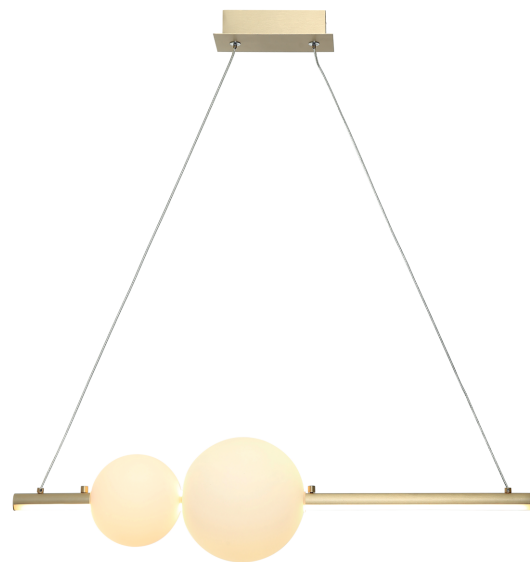

# Product Data Sheet

Date: 10/01/2023  
[www.zambelislights.gr](http://www.zambelislights.gr)

Code 22108

Color: Gold Matte

Opal Glass

## Indoor Lighting

Power	11W
Voltage	220-240V
Operating Frequency	50/60Hz
Color Temperature	3000K
Lumen	1300Lm
Cri	80
Dimensions	L: 62cm W: 15cm H: 15cm
Base	L: 15cm W: 6.5cm H: 5.5cm
Dimmable Triac	○
Material	Aluminum-Glass
Special Feature	200cm Cable Adjustable
Glasses	Ø: 15cm   Ø: 10cm
Profile	Ø: 2cm

## Description

Pendant LED light  
 made of aluminum and white opal glasses,  
 in gold matte shade.

[www.zambelislights.gr](http://www.zambelislights.gr) | [www.zambelislights.com](http://www.zambelislights.com)