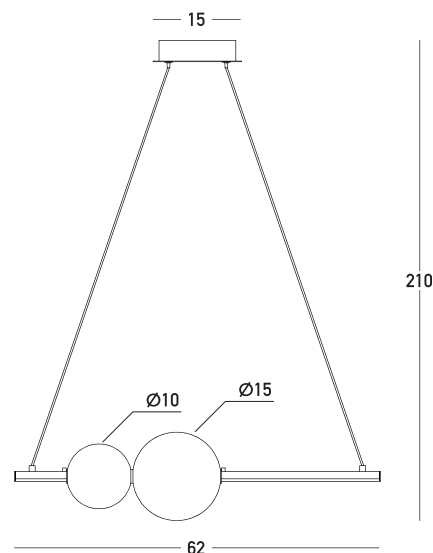

Description

Pendant LED light
made of aluminum and white opal glasses,
in gold matte shade.

www.zambelislights.gr | www.zambelislights.com

5213010019411