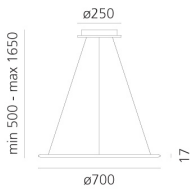

Discovery Suspension - Bronze

Ernesto Gismondi

IP20    Dimmerable: 

LUMINAIRE

- Watt: **40W**
- Voltage: **220-240V**
- Delivered lumens output: **2857lm**
- CCT: **3000K**
- Efficiency: **55%**
- Efficacy: **71lm/W**
- CRI: **90**
- Dimmable Typology: **Push**

DIMENSIONS

- Height: **cm 1.7**
- Diameter: **cm 70**
- Base Diameter: **cm 25**
- Max Height from ceiling: **cm 165**
- Glow Wire Test: **650°**

SOURCES INCLUDED

- Category: **Led**
- Number: **7**
- Watt: **5.4W**
- Delivered lumens output: **648lm**
- Color temperature (K): **3000K**
- CRI: **90**
- Color Tolerance: **MacAdam 3SDCM**
- Efficacy: **120lm/W**
- Service Life: **50000-L70**