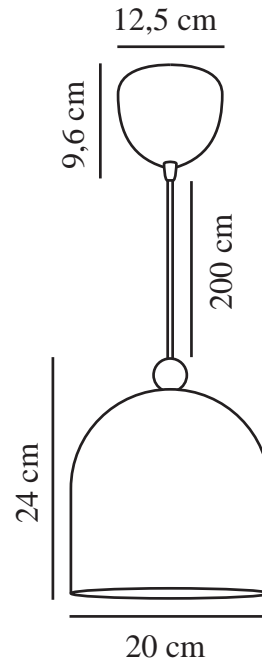

GASTON | PENDANT | WHITE

2412653001

nordlux®

Voltage (V): 220-240 Volt
IP degree: IP20
Maximum bulb wattage (W): 40
Class (Class 1, Class 2, Class 3):
Class 2 (Double isolated)
Socket type: E27
Parallel connection: False

Primary material: Metal
Secondary material: Wood
Colour of the cable: White
Length of the cable (cm): 200
Surface material of the cable:
Plastic
Is the cable replaceable: False
Colour: White

Height (cm): 24
Width (cm): 20
Shade Diameter (cm): 20
Lenght (cm): 20

EAN: 5704924018695
TUN: 2378736
Item Number: 2412653001
Pcs Per Master Carton: 3

Sales Box Height (cm): 23.5
Sales Box Width(cm): 24.5
Sales Box Depth (cm): 24.5
Sales Box Volume m³ : 0.0141
Product net weight (kg): 0.862

• Nordic style • A simple shape with a wooden detail

Gaston is a streamlined pendant in cute, muted tones. Featuring a rounded shape with a small wooden detail on top, Gaston adds a beautiful touch to any nursery or children's room.