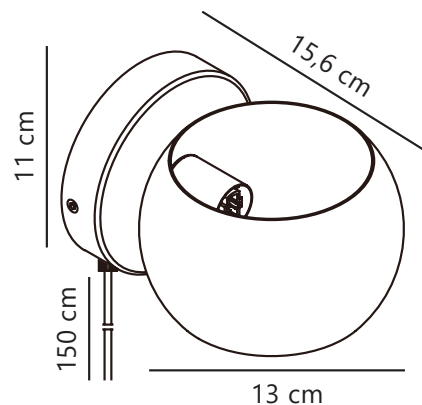

# BELIR | WALL LIGHT | BROWN

2312201018

nordlux®

Country/Region of Origin Code: China

Sales Box Volume m<sup>3</sup> : 0.0029

Primary material: Metal

Sales Box Height (cm): 17

Sales Box Width(cm): 14

Secondary material: Plastic

Sales Box Depth (cm): 12

Pcs Per Master Carton: 3

Mattnes of the fixture : Matte

Class (Class 1, Class 2, Class 3):

Surface of the fixture: Smooth

Class 2 (Double isolated)

EU Tariff No.: 9405199090

**Lights both up and down•Turnable shade (360°)•Create interest by using more lamps that all point in different directions•Can be installed with the included cable or directly onto a wall outlet**

Belir has a small, round design that is perfect above your kitchen counter or next to your sofa or bed. It casts a pleasant light both upwards and downwards, creating an elegant lighting effect on the wall. Its moveable shade allows you to adjust the direction of the light, making it easy for you to create the perfect atmosphere for any occasion. You can also create a fun lighting effect by placing multiple lamps next to each other and pointing the light in different directions.