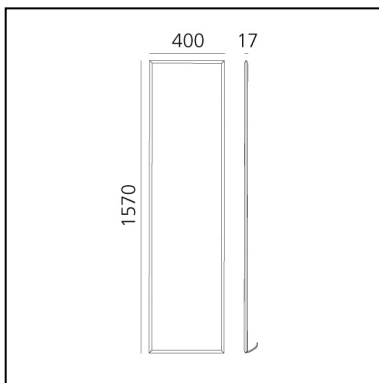

Discovery Floor - TW

Ernesto Gismondi

DESCRIPTION

Discovery floor is brought to the essential. The technological innovation applied to the emitting surface enclosed by a black frame becomes the only element that constitutes this floor lamp. The dimensions are re-proportioned with respect to the suspended versions so that it can fit perfectly into any environment simply by leaning freely against the walls in an inclined position.

IP20   

PRODUCT CODE: 2040030APP

FEATURES

- Article Code: **2040030APP**
- Colour: **Black**
- Installation: **Floor**
- Material: **Technopolymer, aluminium**
- Series: **Design Collection**
- design by: **Ernesto Gismondi**

DIMENSIONS

- Length: **cm 40**
- Width: **cm 1.7**
- Height: **cm 157**

SOURCES INCLUDED

- Category: **Led TW**
- Number: **1**
- Watt: **55W**

LUMINAIRE

- Watt: **55W**
- Delivered lumens output: **Warm 2400lm - Cold 2527lm**
- CCT: **2700-6500K**
- CRI: **90**