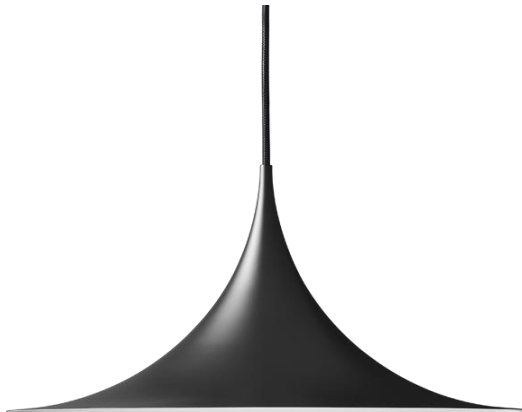

SEMI SM1 // PENDANT LAMP, EU MODEL

Designed by Bonderup & Thorup

PRODUCT

COLOURS

// Matt black

// Matt white

Semi Pendant - Ø30 (White Semi Matt) // 10015246

Semi Pendant - Ø30 (Black Semi Matt) // 10015247

DESCRIPTION

Semi is a unique pendant lamp, based on two quarter-circles put together, back-to-back. It's distinctive arch-shaped shade in lacquered, spun aluminium creates a diffused, cone-shaped light, ideal over a dining table or kitchen work surface.

VERSION - SEMI PENDANT Ø30 / SM1

RAL codes are indicative.

- Fabric wire - White:
- Matt white / White inside // RAL 9003 / RAL 9003 // Gloss level 20 / Gloss level 20

- Fabric wire - Black:
- Matt black / White inside // RAL 9005 / RAL 9003 // Gloss level 20 / Gloss level 20

PENDANT VERSION

Order item - look for part number in the pricelist.

Series contains the following:

SM1, SM2, SM3

FACTS

MEASUREMENT - L X W X H MM

Lamp rosette height: 57 mm
Lamp rosette diameter: 114 mm
Shade height: 150 mm
Shade diameter: Ø300 mm
Cable length, exposed: APP. 2200 mm
Cable length, total: APP. 2500 mm