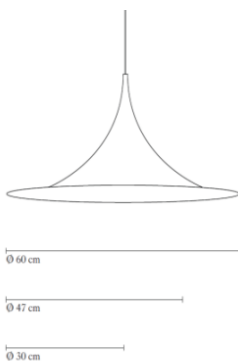

DESCRIPTION

Semi is a unique pendant lamp, based on two quarter-circles put together, back-to-back. It's distinctive arch-shaped shade in lacquered, spun aluminium creates a diffused, cone-shaped light, ideal over a dining table or kitchen work surface.

VERSION - SEMI PENDANT Ø30 / SM1

RAL codes are indicative.

- Fabric wire - White:
- Matt white / White inside // RAL 9003 / RAL 9003 // Gloss level 20 / Gloss level 20

- Fabric wire - Black:
- Matt black / White inside // RAL 9005 / RAL 9003 // Gloss level 20 / Gloss level 20

PENDANT VERSION

Order item - look for part number in the pricelist.

Series contains the following:

SM1, SM2, SM3

FACTS

MEASUREMENT - L X W X H MM

Lamp rosette height: 57 mm
Lamp rosette diameter: 114 mm
Shade height: 150 mm
Shade diameter: Ø300 mm
Cable length, exposed: APP. 2200 mm
Cable length, total: APP. 2500 mm

WEIGHT ITEM - LAMP INCL. WIRE AND ROSETTE

530 g

PACKAGING TYPE

Cardboard box

PACKAGING MEASUREMENT - L X W X H CM

L:33 X W:33 X H:20 cm

WEIGHT PACKAGING - MATERIAL TYPE (recyclable)

- Delivery note: 5 g
- PE-LD PolyEthylen, bottom and top: 42 g
- Socket protection: 11 g
- Brown paper post (2 pcs. Triangles and rosette box): 208 g
- PE polybag: 61 g
- Cardboard, outer white box w/5ply Corrugated: 400 g
- Screws: 7 g
- Light bulb: 38 g