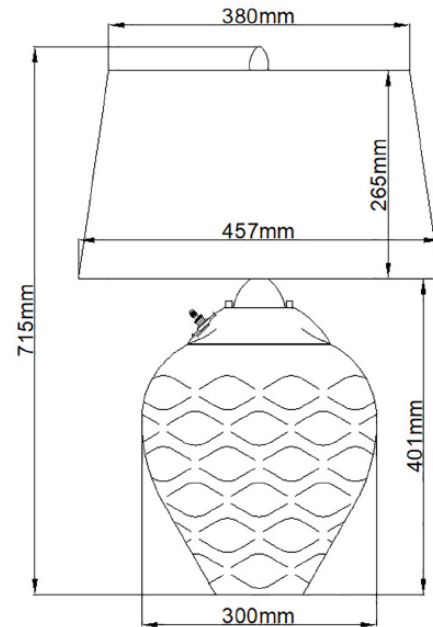

MODEL: Table Lamp

Samara's textured blown glass, classic polished nickel metal-work and beautiful hand-made fabric shades combine to form an arresting and gorgeous table-lamp. Combined with a 4-way switch, this design features independent light sources for the shade and the glass. (GU10 supplied)

1. Stock Code	QN-SAMARA-TL-SLM	17. Minimum Drop (mm)	
2. Product Type	Table Lamp	18. Maximum Drop (mm)	
3. Category	Interior	19. Chain/extension rods	
4. Family	Samara	20. Ceiling Pan Width/Diameter	
5. Finish	Polished Nickel	21. Net Weight (kg)	5.27kg
6. IP Rating		22. Gross Weight (kg)	5.85kg
7. Class	Class I	23. Back Plate Height (mm)	
8. Voltage	220-240v 50hz	24. Back Plate Width (mm)	
9. Max. Wattage	60W	25. Base Plate Depth (mm)	
10. Lamp Holder Type	E27	26. Build Materials	Steel, Clear Glass, Faux Silk
11. No. of Lamps	1	27. Box Dimensions	48 x 49 x 50cm
12. Lamp Supplied	1 x 7W LED GU10	28. Barcode	5024005380610
13. Lumen Output	No	29. Guarantee	general 2 year guarantee
14. Overall Width-Diameter (mm)	457mm		
15. Overall Height (mm)	715mm		
16. Overall Depth (mm)			