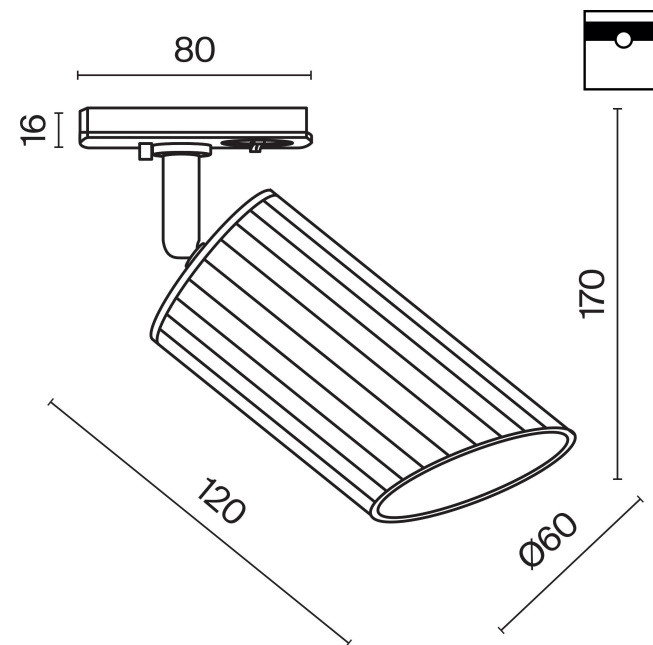

1.

2.

1xGU10 35W

Model: TR087-1-GU10-W

Collection: Single phase track

This product contains a light source of energy efficiency class