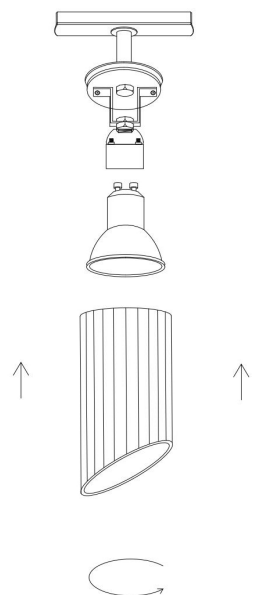

1.

2.

1xGU10 35W

Model: TR087-1-GU10-W

Collection: Single phase track

This product contains a light source of energy efficiency class