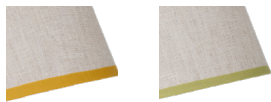

Materials & Finishes

SHADE

Canvas Shade, Colored Linen Piping