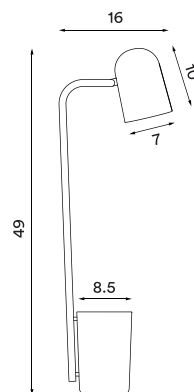

**Design:** Mads Sætter-Lassen, 2016

**Shade and body material:** Steel

**Colours:** White, dark grey, dark green, warm beige or black (shade inner colour is same as outer colour)

**Wire:** Black or white (white version only), 200 cm

**Switch:** On/off switch on the wire

**Bulb:** GU10, Max. 6 W LED only

**Voltage:** 220V - 240V - 50Hz

**Net weight:** 2.1 kg

**Minimum order size:** 2

## Dimensions and light direction: