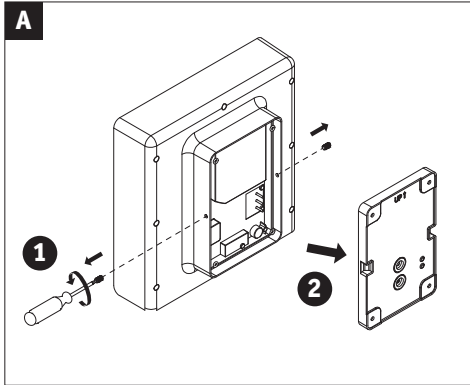

Art.-Nr.: 948.40
948.41

(+MA 326) PARL 06/23

1x

Incl.

Mode A

- ☾ On < 20 Lux 20%
- 🚶 On 100% > 15 sec: On 20%
- ☀ Off > 100 Lux

Mode B

- ☾ On < 20 Lux Off
- 🚶 On 100% > 15 sec: Off
- ☀ Off > 100 Lux