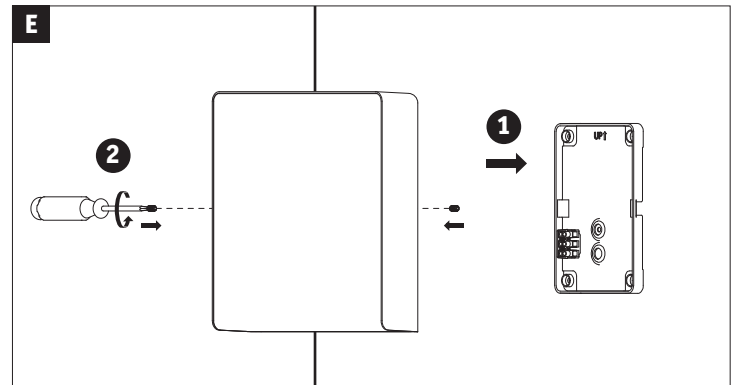

Paulmann

Safety Instructions

1, 2, 3, 4, 5, 6, 7, 9, 10, 11, 12, 13, 16, 18, 19, 20, 21, 33, 34

ENERGY 2019/2015

www.paulmann.com/symbols

Paulmann Licht GmbH
Quezinger Feld 2
31832 Springe
Germany

www.paulmann.com

Art.-Nr.: 948.40
948.41

(+MA 326) PARL 06/23

1x

Incl.

Mode A

- ☾ On < 20 Lux 20%
- 🚶 On 100% > 15 sec: On 20%
- ☀ Off > 100 Lux

Mode B

- ☾ On < 20 Lux Off
- 🚶 On 100% > 15 sec: Off
- ☀ Off > 100 Lux

Mode C

- ☾ On < 20 Lux
- ☀ Off > 100 Lux

Mode D

- 🚶 On
- 🚶 Off