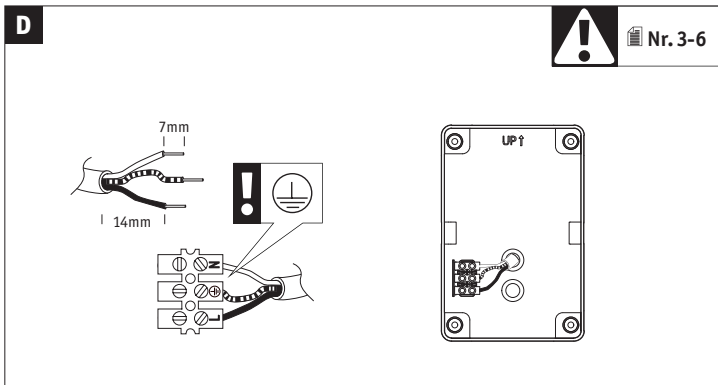

Paulmann

Safety Instructions

1, 2, 3, 4, 5, 6, 7, 9, 10, 11, 12, 13, 16, 18, 19, 20, 21, 33, 34

ENERGY 2019/2015

www.paulmann.com/symbols

Paulmann Licht GmbH
Quezinger Feld 2
31832 Springe
Germany

www.paulmann.com

Art.-Nr.: 948.40
948.41

(+MA 326) PARL 06/23

1x

Incl.

Mode A

- ☾ On < 20 Lux 20%
- 🚶 On 100% > 15 sec: On 20%
- ☀ Off > 100 Lux

Mode B

- ☾ On < 20 Lux Off
- 🚶 On 100% > 15 sec: Off
- ☀ Off > 100 Lux

Mode C

- ☾ On < 20 Lux
- ☀ Off > 100 Lux

Mode D

- 🚶 On
- 🚶 Off