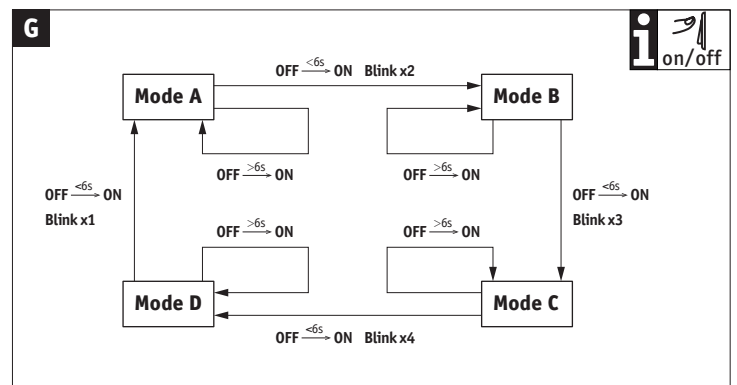

Art.-Nr.: 948.40
948.41

(+MA 326) PARL 06/23

1x

Incl.

Mode A

- ☾ On < 20 Lux 20%
- 🚶 On 100% > 15 sec: On 20%
- ☀ Off > 100 Lux

Mode B

- ☾ On < 20 Lux Off
- 🚶 On 100% > 15 sec: Off
- ☀ Off > 100 Lux

Mode C

- ☾ On < 20 Lux
- ☀ Off > 100 Lux

Mode D

- 🚶 On
- 🚶 Off