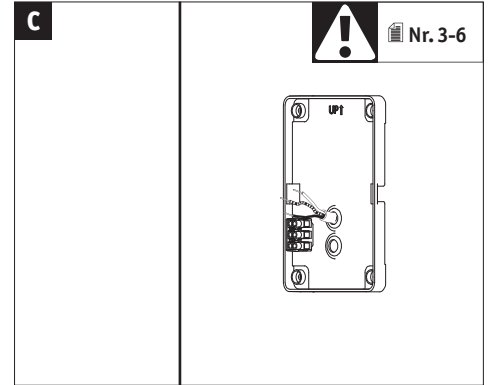

Art.-Nr.: 948.40
948.41

(+MA 326) PARL 06/23

1x

Incl.

Mode A

- ☾ On < 20 Lux 20%
- 🚶 On 100% > 15 sec: On 20%
- ☀ Off > 100 Lux

Mode B

- ☾ On < 20 Lux Off
- 🚶 On 100% > 15 sec: Off
- ☀ Off > 100 Lux