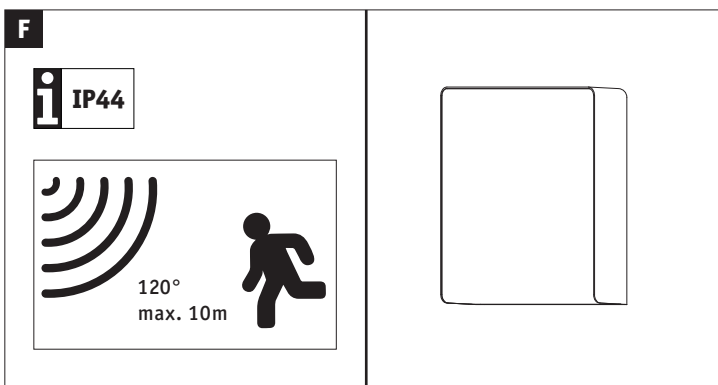

Art.-Nr.: 948.40
948.41

(+MA 326) PARL 06/23

1x

Incl.

Mode A

- ☾ On < 20 Lux 20%
- 🚶 On 100% > 15 sec: On 20%
- ☀ Off > 100 Lux

Mode B

- ☾ On < 20 Lux Off
- 🚶 On 100% > 15 sec: Off
- ☀ Off > 100 Lux