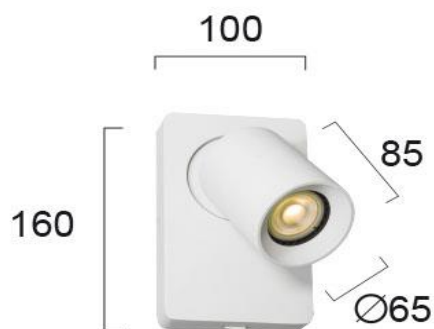

Product Datasheet

Code	4261000
Description	Wall Lamp White Steven
Family	STEVEN
Type	WALL LIGTHS
Type of Lamp	GU10
Watt	1 x MAX 50W
Volt	220-240 VAC
Hertz	50-60 Hz
Class	I
IP	IP20
Environment	Indoor
Color	SANDY WHITE
Material	ELECTROSTATIC PAINTED ALUMINIUM
Length	L:100
Height	H:160
Width	W:85