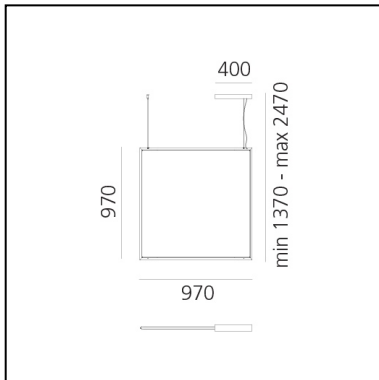

Discovery Space Square - Bronze

Ernesto Gismondi

IP20    Dimmerable: 

LUMINAIRE

- Watt: **34W**
- Voltage: **220-240V**
- Delivered lumens output: **1955lm**
- CCT: **3000K**
- Efficiency: **41%**
- Efficacy: **57.51lm/W**
- CRI: **90**
- Dimmable Typology: **Push/DALI**

DIMENSIONS

- Length: **cm 97**
- Width: **cm 1.7**
- Height: **cm 97**
- Max Height from ceiling: **cm 247**

SOURCES INCLUDED

- Category: **Led**
- Number: **1**
- Watt: **30W**
- Color Tolerance: **MacAdam 3SDCM**
- Service Life: **L90 (6K) 50000h**