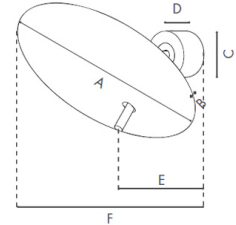

LUÀ
LUÀ 30

Luminaires

Hersteller	ICONE
Article number	LUÀ 30
Product name	LUÀ
Product group	ceiling/wall luminaires
Mounting type	Surface mounted
Mounting place	Ceiling, Wall
Designer	Marco Pagnoncelli
Test mark	CE

Model / Variant / Configuration

Number / Name	BI

Description

white

Luminaires

Absolute Photometry	
System Light flux	2549.75 Lm
Luminaire output	85.00 Lm/W
LiTG class	E03
CIE flux codes	0 0 0 0 100
System power	30.0W
Protection class	Protection class I
Protection degree	IP 20