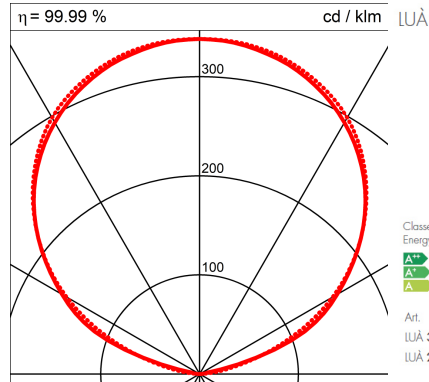

LUÀ
LUÀ 30

Luminaires

Hersteller	ICONE
Article number	LUÀ 30
Product name	LUÀ
Product group	ceiling/wall luminaires
Mounting type	Surface mounted
Mounting place	Ceiling, Wall
Designer	Marco Pagnoncelli
Test mark	CE

Model / Variant / Configuration

Number / Name	BI

Description

white

Luminaires

Absolute Photometry	
System Light flux	2549.75 Lm
Luminaire output	85.00 Lm/W
LiTG class	E03
CIE flux codes	0 0 0 0 100
System power	30.0W
Protection class	Protection class I
Protection degree	IP 20