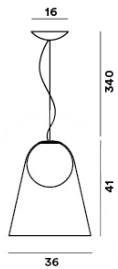

Satellight, sospensione

technical details

FOSCARINI

Suspension lamp with diffused and direct down light. The lamp consists of two hand-blown glass elements. A transparent glass cone and the glossy white blown glass globe contains the light source. Stainless steel suspension cable and a transparent electrical cable. Ceiling canopy with galvanised metal bracket and glossy white batch-dyed ABS cover, canopy decentralisation kit available.

Satellight LED

SCHEMATIC & LIGHT EMISSION

MATERIAL

Blown satin glass

COLORS

ACCESSORIES

Round multiple canopy
Linear multiple canopy 90 cm
Linear multiple canopy 135 cm
Kit B
Kit F
Kit M

LIGHT SOURCE