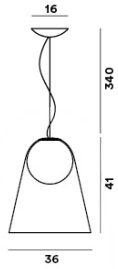

Satellight LED MyLight

SCHEMATIC & LIGHT EMISSION