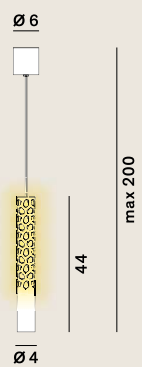

Squiggle: Suspension

cod: H6

Light Source	MID POWER LED + G4 36° LED
Power	7,5 Watt
Kelvin	2.700
Lumen	480
CRI	90

Class **A / A+ / A++**

Catalogue