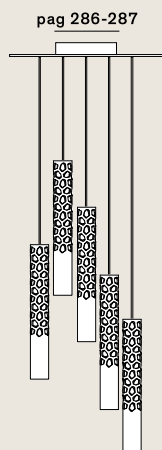

Squiggle: Suspension

cod: H6

Light Source	MID POWER LED + G4 36° LED
Power	7,5 Watt
Kelvin	2.700
Lumen	480
CRI	90

Class **A / A+ / A++**

Catalogue