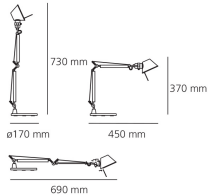

Tolomeo Micro Table - Glossy white - Body Lamp + Base

Michele De Lucchi, Giancarlo Fassina

DESCRIPTION

Base and cantilevered arms in polished aluminium; diffuser in matt anodised aluminium; joints and supports in polished aluminium. System of spring balancing. The code is referred to the body lamp only

IP20    

PRODUCT CODE: 0011820A

FEATURES

- Article Code: **0011820A**
- Colour: **Glossy white**
- Installation: **Table**
- Material: **Aluminium, steel**
- Series: **Design Collection**
- design by: **Michele De Lucchi, Giancarlo Fassina**

DIMENSIONS

- Length: **cm 45**
- Height: **cm 37**
- Base Diameter: **cm 17**
- Max Extension Height: **cm 73**
- Max Extension Length: **cm 69**

NOT INCLUDED SOURCES

- Category: **HALO**
- Number: **1**
- Lbs: **Qt26**
- Watt: **46W**
- Socket: **E14**
- Color Rendering: **1a**
- Color temperature (K): **3000K**