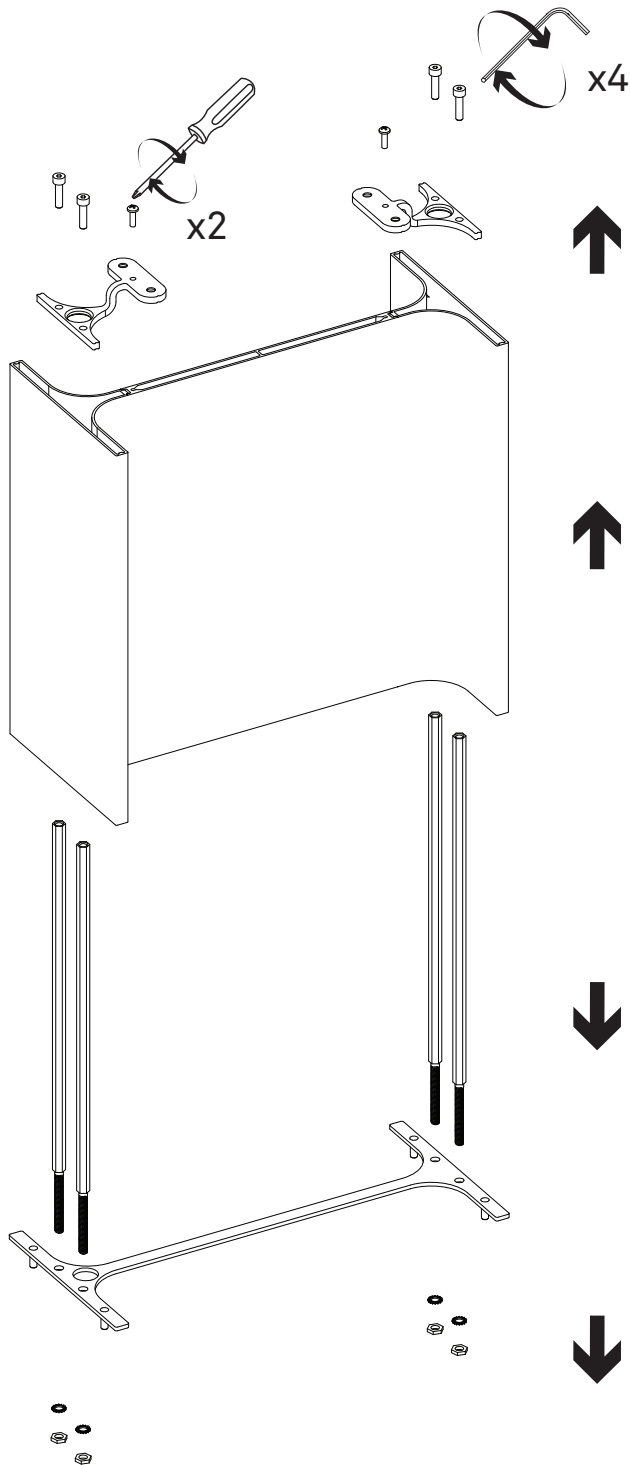

45 cm

17,71 "

32 cm
12,6 "

28 cm

11,02 "

D98TM1

x1

x1

24V ---

Push/Dali

D98/5

SELV

24V ---

On/Off

D98TM1+D98/3

D98TM1

D98/3

D94/1

SELV
24V ---

Push/Dali

D98/5

SELV
24V ---

On/Off

1

D98/2
D98/3

2 D98/2
D98/3

2.1

3

D98/2
D98/3

3.1

3.2

3.3