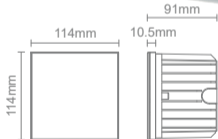

ARCCHIO

Art.-No.: 9966184

incl. LED L9002192
328 lm Modul
78 lm Lamp
4W LED
4W Total
230V~50Hz
3000 K
CRI 80
30000 h
25000 ON/ OFF