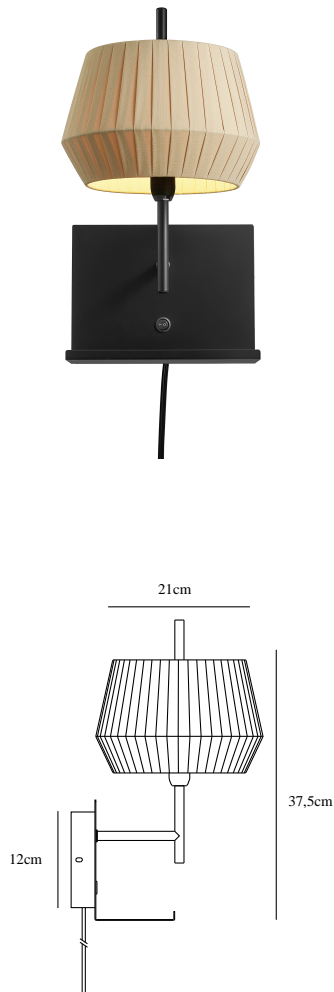

DICTE | WALL LIGHTING | BEIGE

2112391009

nordlux®

Voltage (V): 230 Volt
IP degree if the fixture includes two types of IP degree: IP20
Maximum compatible bulb wattage (W): 40W
Class (Class I, Class II, Class III): Class 2 (Double isolated)
Lampholder type (eg, E27/E14, etc): E14
Switch placement: On the fixture

Primary material: Textile
Secondary material: Metal
Color of the cable: Black
Length of the cable (cm): 150
Is the cable replaceable: True

Color: Beige
Height (cm): 37.5
Width (cm): 21
Shade Diameter (cm): 21
Length (cm): 24
Projection (cm): 24
EAN: 5704924005565
TUN: 2148703
Item Number: 2112391009

Pcs Per Master Carton: 3
Sales Box Height (cm): 31.5
Sales Box Width(cm): 21.5
Sales Box Depth (cm): 21.5
Sales Box Volume m³ : 0.0146
Net weight of the luminaire (kg): 1.11

- Soft and natural design • Cotton shade
- Multifunctional bedside lamp • Soft and natural design

The round shade of the Dicte series is made from soft, handtied fabric that adds a cosy and homey feel to every room. The Dicte wall lamp has an integrated shelf for convenient storage and a USB port for charging your phone or other device. The pleated cotton shade ensures a soft and diffused light.