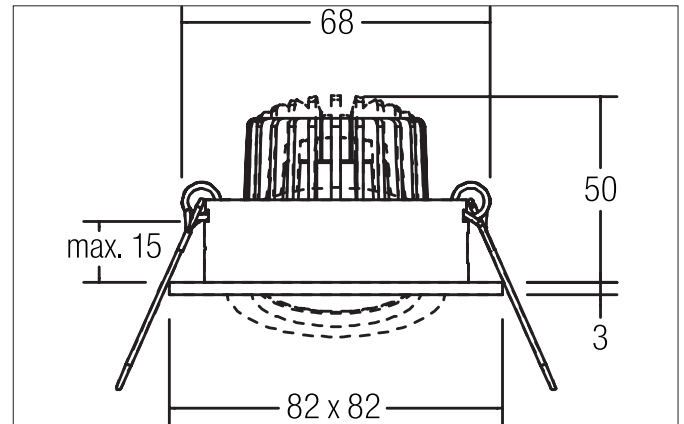

**TIRREL-S LED recessed spot set, on/off switchable**

Article no. 38144253

Light.  
For Generations.**Tender**

LED recessed spot set, on/off switchable, Square. Toolless ceiling installation by installation springs. Ceiling cut-out  $\varnothing$  68 mm, Installation depth 50 mm, Length 82 mm, Width 82 mm, Weight 0,245 kg. Reflector silver with rotationssymmetrical, deep, wide distributed light intensity. optimal light distribution due to a glass transparent cover. Luminous flux 680 lm, Power 1 x 6 W, Light colour warm white, Correlated color temperature (CCT) 3.000 K, Colour rendering index CRI > 80, Housing material: Aluminium / Glass, Colour: Alu, Permissible ambient temperature (ta): -20 °C - +25 °C, Protection class (EN 61140): II, Degree of protection (DIN EN 60529): IP20, .With electronic driver, on/off switchable.

**Product Benefits**

- LED recessed spot in square design made of solid aluminum.  
with LED module 6 W (3,000 K) and switchable converter.
- Ceiling cutout 68 mm, diameter 82 mm, installation depth 50 mm, IP20.
- Pivoting range 25°.
- Large color variation. Without visible snap ring.
- Classic, formally restrained design.
- In the same look also in GX5.3 or GU10 version and as a dimmable set (trailing-edge phase or DALI) and as a loudspeaker.
- In addition in the same surface structure and in the same color also available in round design.

**TIRREL-S LED recessed spot set, on/off switchable**

Article no. 38144253

Light.  
For Generations.

Article data	
Article no.	38144253
GTIN	4251433906742
Series name	TIRREL-S
Short description	LED recessed spot set, on/off switchable
Material	Aluminium / Glass
Colour	Alu
Type of surface	Matt
Shape	Square
Built-in diameter	68 mm
Installation depth	50 mm
Length	82 mm
Width	82 mm
Hight	3 mm
Weight	0.245 kg