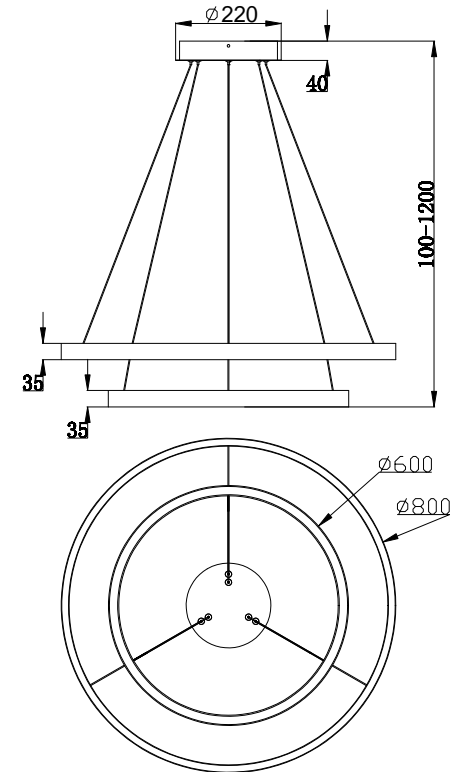

Instruction

MOD058PL-L74B4K

MAX 88W
3000 Lumen

Model: MOD058PL-L74B4K
Collection: Technical
Series: Rim

Pendant Lamps