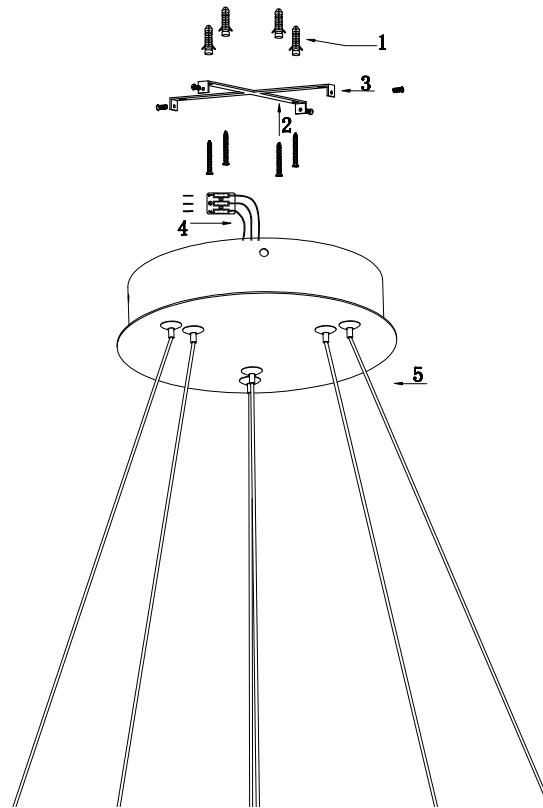

Instruction

MOD058PL-L74B4K

MAX 88W
3000 Lumen

Model: MOD058PL-L74B4K
Collection: Technical
Series: Rim

Pendant Lamps