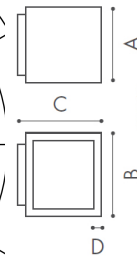

CUBÒ
CUBÒ 1.10

Art.	A cm	B cm	C cm	D cm
CUBÒ1.5	10	10	11	1
CUBÒ1.10	10	10	11	1

Luminaires

Hersteller	ICONE
Article number	CUBÒ 1.10
Product name	CUBÒ
Product group	ceiling/wall luminaires
Mounting type	Surface mounted
Mounting place	Ceiling, Wall
Designer	Marco Pagnoncelli
Test mark	CE

Dimensions

Length/Width/Height	110mm/100mm/100mm
Installation depth	1800

Light Source

Lamp type	1 x LED
ZVEI / ILCOS	LED / LED
Lamp power	10 W
System power	10 W
Light flux	700 lm
Colour temperature	2700K
Colour rendering	1B
Lifetime	50000 h