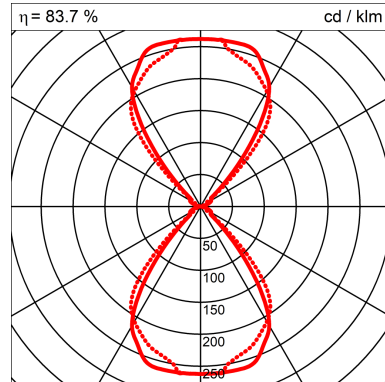

CUBÒ
CUBÒ 1.10

Art.	A cm	B cm	C cm	D cm
CUBÒ1.5	10	10	11	1
CUBÒ1.10	10	10	11	1

Luminaires

Hersteller	ICONE
Article number	CUBÒ 1.10
Product name	CUBÒ
Product group	ceiling/wall luminaires
Mounting type	Surface mounted
Mounting place	Ceiling, Wall
Designer	Marco Pagnoncelli
Test mark	CE

Model / Variant / Configuration

Number / Name	BI

Description

white

Luminaires

Efficiency	83.7%
System Light flux	585.90 Lm
Luminaire output	58.60 Lm/W
LiTG class	C64
CIE flux codes	78 96 99 50 84
System power	10.0W
Protection class	Protection class I
Protection degree	IP 20