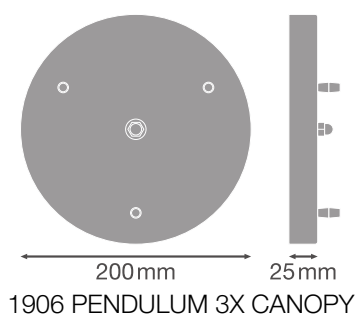

Diameter	200,0 mm
Height	25.0 mm
Product weight	525.00 g

Materials & Colors

Product color	Black
---------------	-------

Application & Mounting

Ambient temperature range	-20...+40 °C
With light source	No
Replaceable light source	No

LOGISTICAL DATA

Product code	Packaging unit (Pieces/Unit)	Dimensions (length x width x height)	Gross weight	Volume
4099854442735	Folding box 1	74 mm x 206 mm x 238 mm	623.00 g	3.63 dm ³
4099854442742	Shipping box 4	309 mm x 216 mm x 254 mm	2680.00 g	16.95 dm ³