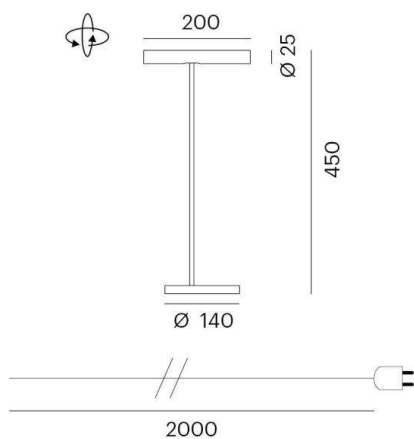

**MEYJO T**

**472-5001950s**

MEYJO T TABLE LUMINAIRE made of aluminium, white, similar to RAL 9003, beam 28°, light output direct, dimmable Dimmable sensor, IP20

**DRAWING**

**TECHNICAL DETAILS**

System perform. [W]	9
Bulb type	LED
Luminous flux [lm]	350
Colour temp. [K]	3000K
CRI	>90
Dimming	Sensor dimmbar
Light output	direct
Beam angle [°]	28°
Voltage [V]	220-240V 50/60Hz
Material	aluminium

Length [mm]	200
Height [mm]	450
Diameter [mm]	25
IP protection class	IP20
Voltage class	protection cl. II
Net weight [kg]	6,60

**LIGHT DISTRIBUTION CURVE**

Color lamp	white
RAL	9003
EAN-Number	9010506198959
Lifetime [h]	25 000