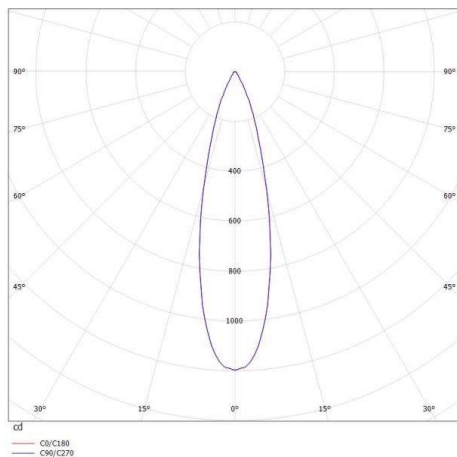

**MEYJO T**

**472-5001950s**

MEYJO T TABLE LUMINAIRE made of aluminium, white, similar to RAL 9003, beam 28°, light output direct, dimmable Dimmable sensor, IP20

**DRAWING**

**TECHNICAL DETAILS**

System perform. [W]	9
Bulb type	LED
Luminous flux [lm]	350
Colour temp. [K]	3000K
CRI	>90
Dimming	Sensor dimmbar
Light output	direct
Beam angle [°]	28°
Voltage [V]	220-240V 50/60Hz
Material	aluminium

Length [mm]	200
Height [mm]	450
Diameter [mm]	25
IP protection class	IP20
Voltage class	protection cl. II
Net weight [kg]	6,60

**LIGHT DISTRIBUTION CURVE**

Color lamp	white
RAL	9003
EAN-Number	9010506198959
Lifetime [h]	25 000

The values are rated values. Power and luminous flux are initially subject to a tolerance of +/- 10%. Colour temperature tolerance: +/- 150 K. The values apply to an ambient temperature of 25°C unless otherwise specified.