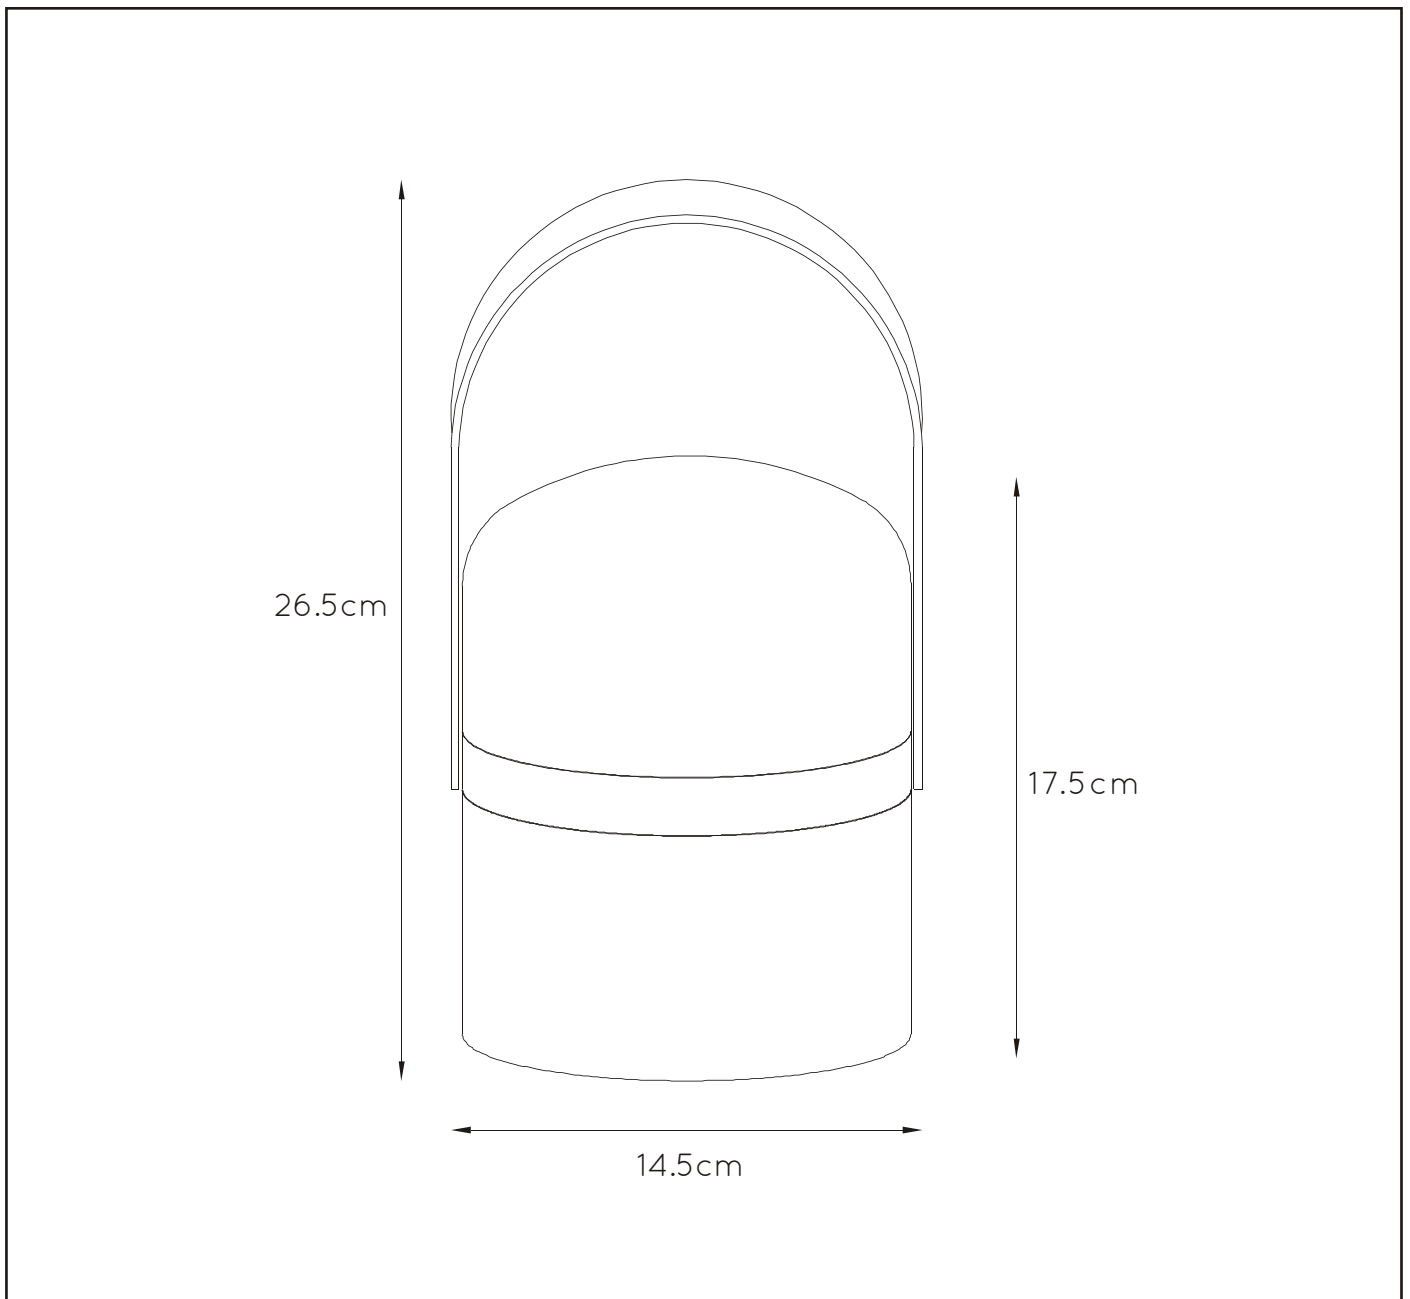

JOE LED

Item number : 06800/03/31

EAN code : 5411212061201