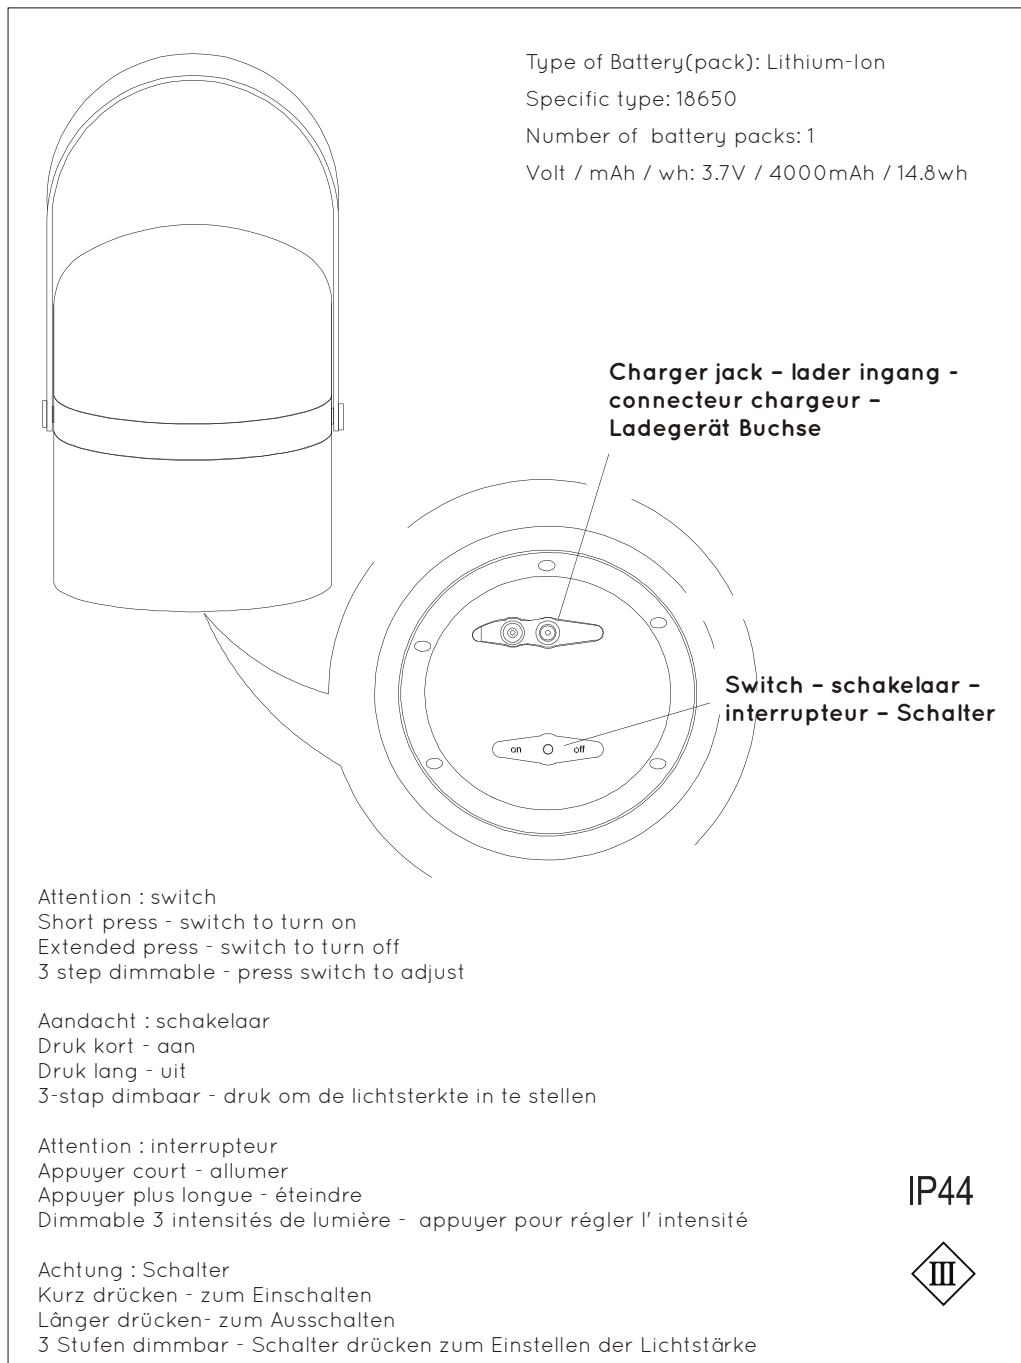

IP44

Charger - lader - chargeur - Ladegerät

IP20

Dit product bevat een lichtbron van energie-efficiëntieklasse F
Ce produit contient une source lumineuse de classe énergétique F
This product contains a light source of energy efficiency class F
Dieses Produkt enthält eine Lichtquelle der Energieeffizienzklasse F
Ten produkt zawiera źródło światła o klasie efektywności energetycznej F