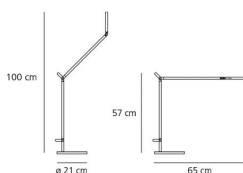

Demetra Table - 2700K - Body Lamp - Anthracite Grey

Naoto Fukasawa

IP20      Dimmerable: 

LUMINAIRE

- Watt: **8W**
- Voltage: **100-240V**
- Delivered lumens output: **360lm**
- CCT: **2700K**
- Efficiency: **54%**
- Efficacy: **45lm/W**
- CRI: **90**
- Dimmer Typology: **Microswitch Dimmer**

Notes

Microswitch dimmer.
Code related only to the body lamp, to be completed with the base/support.

DESCRIPTION

A selection of table lamps (with table base, clamp and fixed support), also available in the reading, wall and spot versions. Materials: head and arms in painted aluminium. Specification: fully adjustable, turnable and tilting arms and diffuser, plus the LED sources integrated into its head. Demetra MD: this table model features a Motion Detector option detecting moving objects and people and turning the light on or off accordingly.

PRODUCT CODE: 1734W10A

FEATURES

- Article Code: **1734W10A**
- Colour: **Grey anthracite**
- Installation: **Table**
- Material: **aluminium, technopolymer, steel**
- Series: **Design Collection**
- Area contract: **Hospitality, Residential**
- Emission: **Direct and adjustable light**
- design by: **Naoto Fukasawa**

DIMENSIONS

- Length: **cm 31**
- Width: **cm 20**
- Height: **cm 35**
- Base Diameter: **cm 20**
- Max Extension Height: **cm 102**
- Max Extension Length: **cm 1,000**
- Impact Resistance: **N.D.**
- Glow Wire Test: **750°**