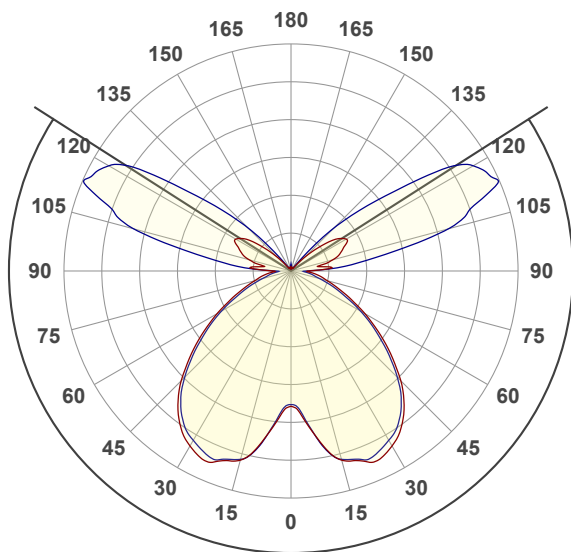

NUURA

Blossi Wall

Nordic Gold / Clear

LIGHT CALCULATIONS

Light efficiency:

Light quality:

Color temperature: