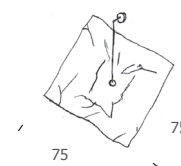

CRASH p100-75

CRASH p 100X100

Wall lamp
hand-thumped steel
cm 100X100

Spread +/- cm 20 - 25

1 led COB
10W - max 250mA
1100 Lm emitted
3000°K - CRI>85
Power supply included
• Dimmable on request

CRASH p 75X75

Wall lamp
hand-thumped steel
cm 75X75

Spread +/- cm 15 - 20

1 led COB
10W - max 250mA
1100 Lm emitted
3000°K - CRI>85
Power supply included
• Dimmable on request

Finishings

B		total white
N		matt black
TA		silver leaf
TO		gold leaf
TR		copper leaf
TB		bronze leaf
TA/B		silver leaf/white
TO/B		gold leaf/white
TR/B		copper leaf/white
TB/B		bronze leaf/white
TA/N		silver leaf/matt black
TO/N		gold leaf/matt black
TR/N		copper leaf/matt black
TB/N		bronze leaf/matt black