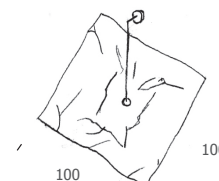

CRASH p100-75

CRASH p 100X100

Wall lamp
hand-thumped steel
cm 100X100

Spread +/- cm 20 - 25

1 led COB
10W - max 250mA
1100 Lm emitted
3000°K - CRI>85
Power supply included
• Dimmable on request

CRASH p 75X75

Wall lamp
hand-thumped steel
cm 75X75

Spread +/- cm 15 - 20

1 led COB
10W - max 250mA
1100 Lm emitted
3000°K - CRI>85
Power supply included
• Dimmable on request

Finishings

B		total white
N		matt black
TA		silver leaf
TO		gold leaf
TR		copper leaf
TB		bronze leaf
TA/B		silver leaf/white
TO/B		gold leaf/white
TR/B		copper leaf/white
TB/B		bronze leaf/white
TA/N		silver leaf/matt black
TO/N		gold leaf/matt black
TR/N		copper leaf/matt black
TB/N		bronze leaf/matt black