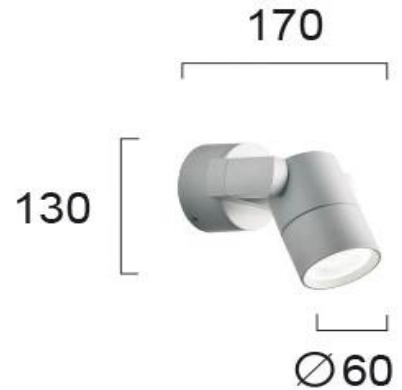

Product Datasheet

Code	4143701
Description	Outdoor Spot Silver Paros
Family	PAROS
Type	SPOTLIGHTS
Type of Lamp	GU10
Watt	MAX 35W
Volt	220-240V
Hertz	50-60 Hz
Class	I
IP	IP55
Environment	OUTDOOR
Color	GREY
Material	ELECTROSTATIC PAINTED ALUMINIUM
Length	D:60
Height	H:130
Width	P:170