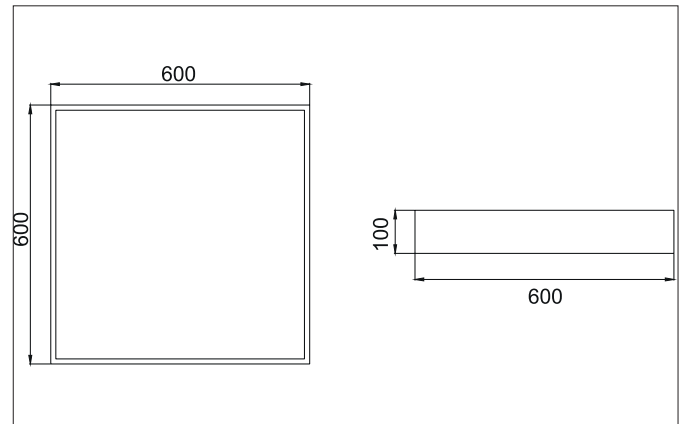

BIRO SQUARE LED surface luminaire, on/off switchable

Article no. 13700164

Light.
For Generations.**Tender**

LED surface luminaire, on/off switchable, Square. Luminaire length 600.0 mm, Luminaire width 600.0 mm, Hight 100.0 mm Weight 4.5 kg, with rotationssymmetrical, deep, wide distributed light intensity. optimal light distribution due to a plastic, opal cover. Luminous flux 5.456 lm, Power 1 x 44 W, Light colour neutral white, Correlated color temprature (CCT) 4.000 K, Colour rendering index CRI > 80, Housing material: Aluminium / Steel / Plastic, Colour: Silver structure, Permissible ambient temperature (ta): -20 °C - +25 °C, Protection class (EN 61140): I, Degree of protection (DIN EN 60529): IP40, .With electronic driver, on/off switchable.

Article data	
Article no.	13700164
GTIN	4251433943655
Series name	BIRO SQUARE
Short description	LED surface luminaire, on/off switchable
Material	Aluminium / Steel / Plastic
Colour	Silver
Type of surface	Structure
Shape	Square
Length	600 mm
Width	600 mm
Hight	100 mm
Scope of delivery	Incl. converter for connection to the 230-V mains voltage
Weight	4.500 kg

Mounting technology	
Mounting method	Surface mounting
Place of installation	Ceiling-mounted
Adjustability	Not adjustable
Material cover	Plastic, opal

Packing data	
Gross weight	5.2 kg
Length of packaging	630 mm
Packaging width	630 mm
Packaging height	110 mm
Disposal at end of life	This product must not be disposed of with household waste. You are obliged, to dispose of such electrical waste separately. By disposing of electrical waste and other old or defective electronics separately, you support recycling or other forms of re-use. In that way you help to take care and to avoid that harmful substances get into the environment.