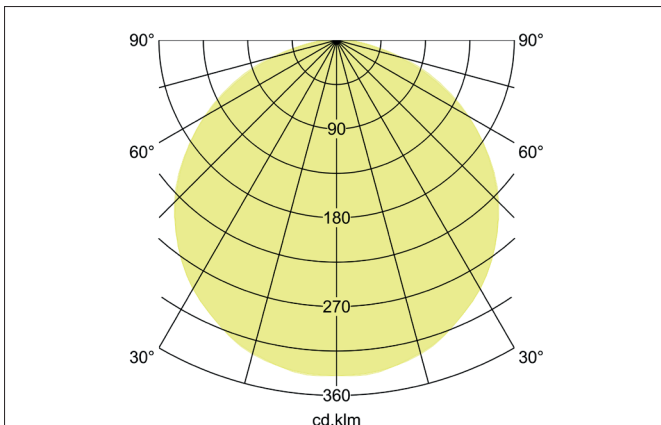

BIRO SQUARE LED surface luminaire, on/off switchable

Article no. 13700164

Light.
For Generations.**Tender**

LED surface luminaire, on/off switchable, Square. Luminaire length 600.0 mm, Luminaire width 600.0 mm, Hight 100.0 mm Weight 4.5 kg, with rotationssymmetrical, deep, wide distributed light intensity. optimal light distribution due to a plastic, opal cover. Luminous flux 5.456 lm, Power 1 x 44 W, Light colour neutral white, Correlated color temprature (CCT) 4.000 K, Colour rendering index CRI > 80, Housing material: Aluminium / Steel / Plastic, Colour: Silver structure, Permissible ambient temperature (ta): -20 °C - +25 °C, Protection class (EN 61140): I, Degree of protection (DIN EN 60529): IP40, .With electronic driver, on/off switchable.

Article data	
Article no.	13700164
GTIN	4251433943655
Series name	BIRO SQUARE
Short description	LED surface luminaire, on/off switchable
Material	Aluminium / Steel / Plastic
Colour	Silver
Type of surface	Structure
Shape	Square
Length	600 mm
Width	600 mm
Hight	100 mm
Scope of delivery	Incl. converter for connection to the 230-V mains voltage
Weight	4.500 kg

BIRO SQUARE LED surface luminaire, on/off switchable

Article no. 13700164

Light.
For Generations.

Lighting technology	
Colour temperature	4.000 K
Light colour	White
Light output	Direct
Luminous flux	5,456 lm
System efficiency	124 lm/W
Colour rendering	CRI > 80
Reflector	Without
Beam angle	114°
Light sharing	Symmetric
Adjustable color temperature	No