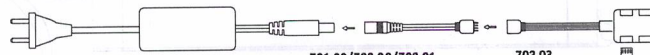

Indoor use only

Constant Current-DC LED(350mA,700mA..) 12V-AC LED

Constant Voltage 12V-DC LED

A

701.99/702.00/702.01

701.99/702.00/702.01

702.03

Art.No.702.08/702.09/702.11/702.12/702.13
/702.05/702.06/701.96/701.97