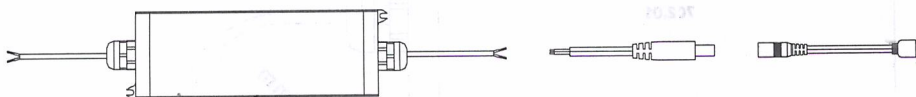

1x

Indoor use only

Constant Current-DC LED(350mA,700mA..) 12V-AC LED

Constant Voltage 12V-DC LED

702.01

1x

1x

1x