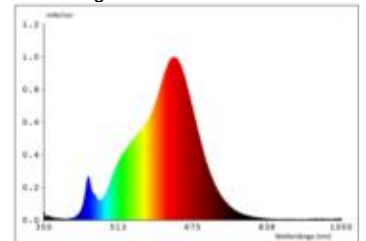

Datasheet
4525901

Akku-Glasleuchte Numotion 265mm goldfarben

Emotion in motion: The dimmable battery table lamp in retro look with high-quality glass shade. It always provides a cozy ambience with its indirect, warm light.

Additional information:

Material/surface: aluminum matt anodized for outdoor use.

Charging time: 5 - 7 h. Light duration: up to 12 h.

Battery: Li-Ion with 4.400 mAh capacity.

Control: touch switch, dimmable.

Weight: 820 g. Scope of delivery: light incl. 1.2 m magnetic charging cable and power supply unit.

Charging is done with easy-connect system at the base of the light.

Dimmable yes

Recommended dimmer: www.sigor.de/dimmerliste

161 lm	luminous flux [lm]
2,20 Watt	rated power
2200/2700 K	colour temperature
Ra>85	colour rendering
<5 sdcms	colour consistency
45°	beam angle
goldfarben	Colour housing
IP54	type of protection
-20° - 40°C	temperature range in operation

5 V AC	power factor
Hz	voltage
1 mA	operating frequency
3 kWh/1000h	current
<1.0 s	energy consumption
<0.5 s	warm-up time up to 60% of the full light output
	starting time

Ø 25.000 h	nominal life time
L70B50	rated life time L70/B50
0.7	lumen maintenance factor at the end of the nominal life

Spectral power distribution
in the range 180 - 800 nm