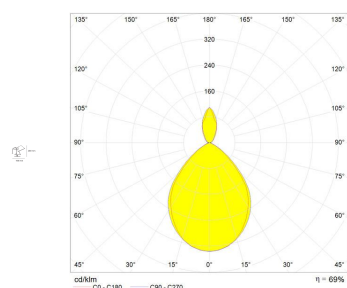

Tolomeo Micro Pinza LED 3000K

Michele De Lucchi, Giancarlo Fassina

IP20     

LUMINAIRE

- Power Supply: **Electronic Dimmable Remote**
- Trasformer availability: **Remote**
- Watt: **9W**
- Voltage: **24V**
- Delivered lumens output: **491lm**
- CCT: **3000K**
- Efficiency: **63%**
- Efficacy: **54.52lm/W**
- CRI: **90**
- Dimmer Typology: **Microswitch Dimmer**

DESCRIPTION

Support in polished aluminium, diffuser in matt anodised aluminium; steel pincer grip.

PRODUCT CODE: A043800

FEATURES

- Article Code: **A043800**
- Colour: **Aluminium**
- Installation: **Wall**
- Material: **Aluminium, steel**
- Series: **Design Collection**
- design by: **Michele De Lucchi, Giancarlo Fassina**

DIMENSIONS

- Height: **cm 20**
- Depth: **cm 16**
- Glow Wire Test: **750°**

SOURCES INCLUDED

- Category: **Led**
- Number: **1**
- Watt: **9W**
- Color temperature (K): **3000K**
- CRI: **90**