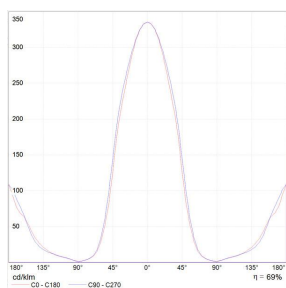

Tolomeo Micro Pinza LED 3000K

Michele De Lucchi, Giancarlo Fassina

IP20     

LUMINAIRE

- Power Supply: **Electronic Dimmable Remote**
- Trasformer availability: **Remote**
- Watt: **9W**
- Voltage: **24V**
- Delivered lumens output: **491lm**
- CCT: **3000K**
- Efficiency: **63%**
- Efficacy: **54.52lm/W**
- CRI: **90**
- Dimmer Typology: **Microswitch Dimmer**

DIMENSIONS

- Height: **cm 20**
- Depth: **cm 16**
- Glow Wire Test: **750°**

SOURCES INCLUDED

- Category: **Led**
- Number: **1**
- Watt: **9W**
- Color temperature (K): **3000K**
- CRI: **90**