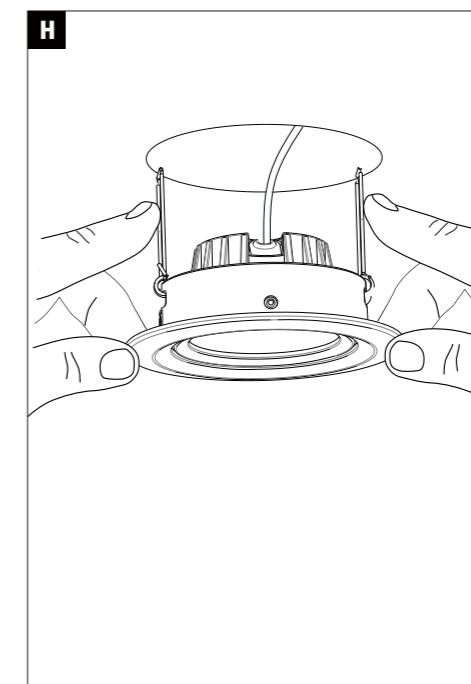

Incl.

J

Reset
ON
OFF
5 x ON/OFF
ON <2s> OFF >3s> ON

ON >5s

3.0

Not incl. Remote Control
Paulmann
Art.-Nr. 500.67

K

Reset
ON
OFF
5 x ON/OFF
ON <2s> OFF >3s> ON