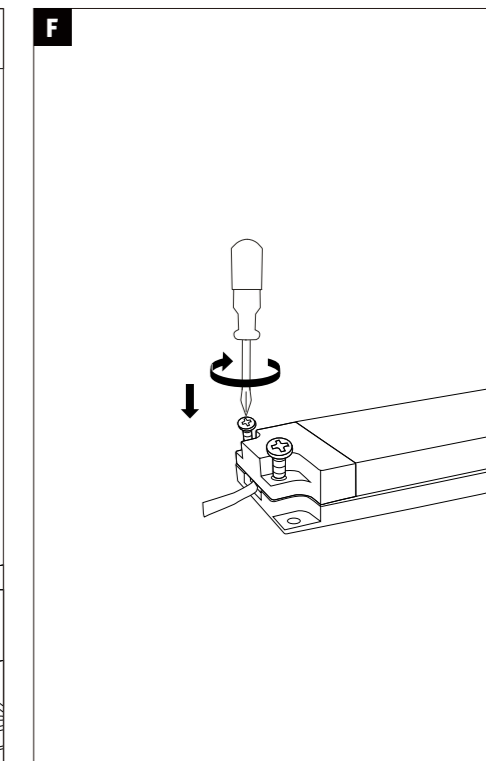

Incl.

J

Reset
ON
OFF
5 x ON/OFF
ON <2s> OFF >3s> ON

ON >5s

3.0

Not incl. Remote Control
Paulmann
Art.-Nr. 500.67

K

Reset
ON
OFF
5 x ON/OFF
ON <2s> OFF >3s> ON