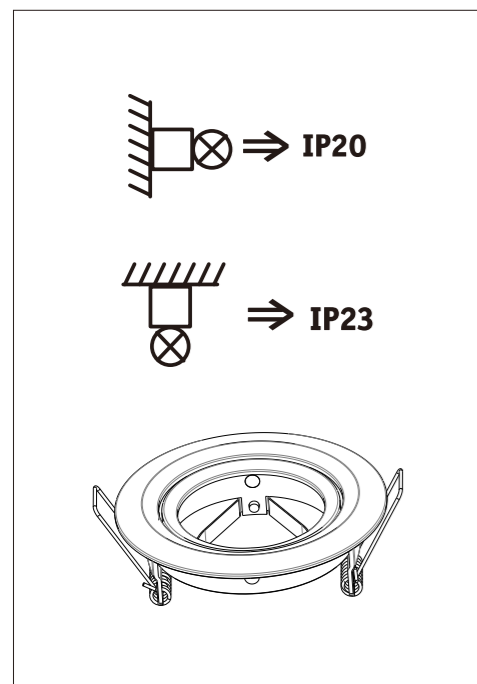

Incl.

J

Reset
ON
OFF
5 x ON/OFF
ON <2s> OFF >3s> ON

ON >5s

3.0

Not incl. Remote Control
Paulmann
Art.-Nr. 500.67

K

Reset
ON
OFF
5 x ON/OFF
ON <2s> OFF >3s> ON