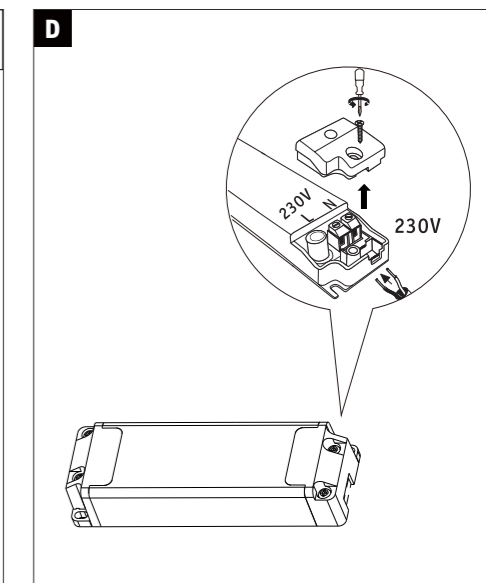

Incl.

J

Reset
ON
OFF
5 x ON/OFF
ON <2s> OFF >3s> ON

ON >5s

3.0

Not incl. Remote Control
Paulmann
Art.-Nr. 500.67

K

Reset
ON
OFF
5 x ON/OFF
ON <2s> OFF >3s> ON