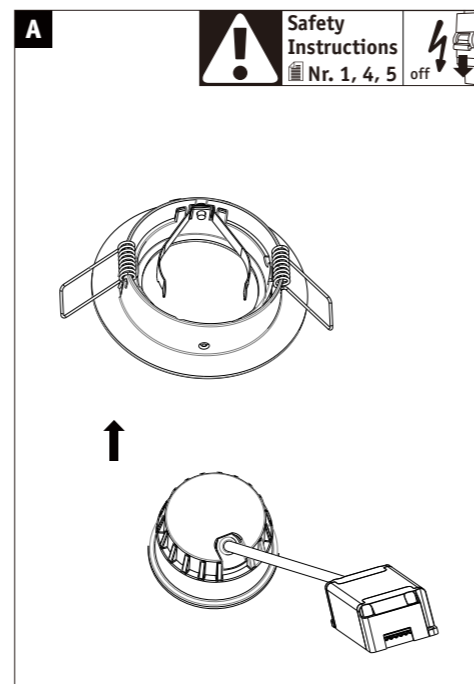

Incl.

J

Reset
ON
OFF
5 x ON/OFF
ON <2s> OFF >3s> ON

ON >5s

3.0

Not incl. Remote Control
Paulmann
Art.-Nr. 500.67

K

Reset
ON
OFF
5 x ON/OFF
ON <2s> OFF >3s> ON