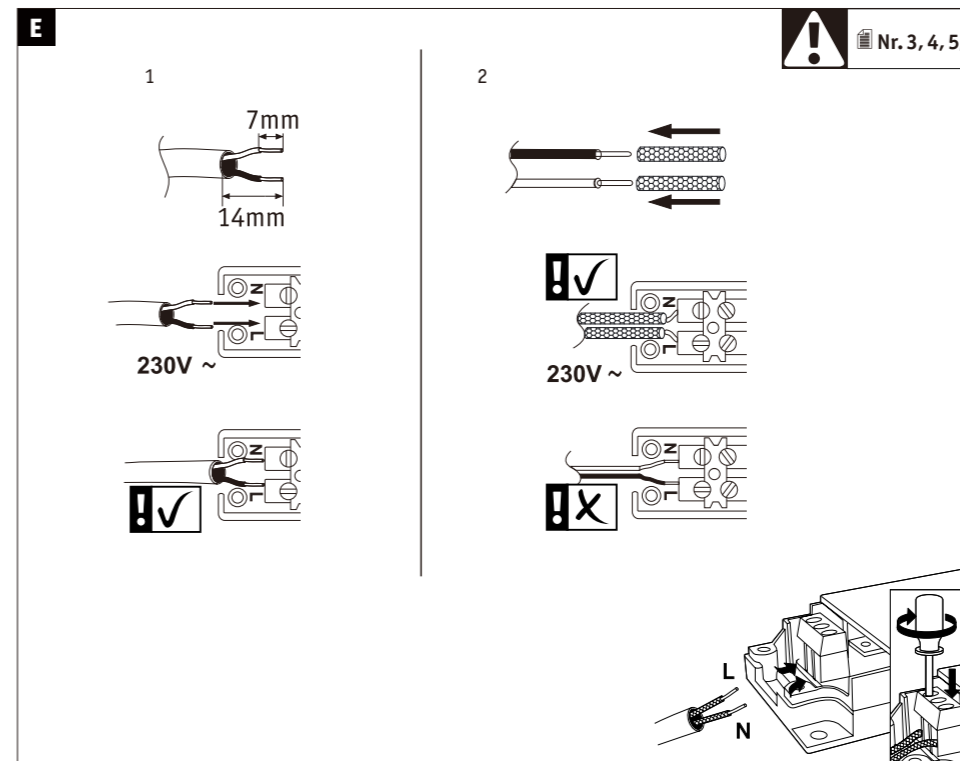

Incl.

J

Reset
ON
OFF
5 x ON/OFF
ON <2s> OFF >3s> ON

ON >5s

3.0

Not incl. Remote Control
Paulmann
Art.-Nr. 500.67

K

Reset
ON
OFF
5 x ON/OFF
ON <2s> OFF >3s> ON