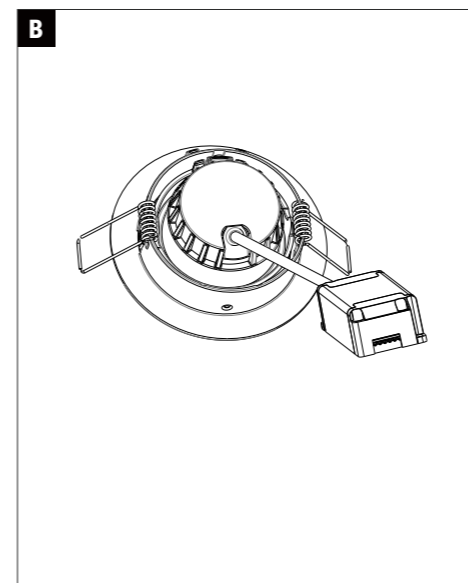

Incl.

J

Reset
ON
OFF
5 x ON/OFF
ON <2s> OFF >3s> ON

ON >5s

3.0

Not incl. Remote Control
Paulmann
Art.-Nr. 500.67

K

Reset
ON
OFF
5 x ON/OFF
ON <2s> OFF >3s> ON