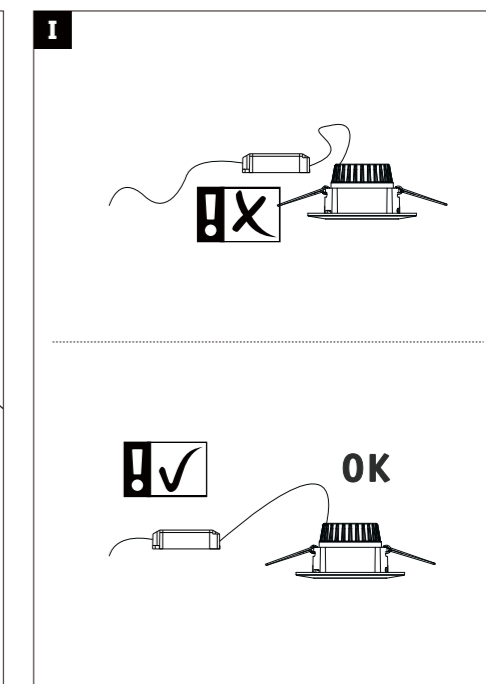

Incl.

J

Reset
ON
OFF
5 x ON/OFF
ON <2s> OFF >3s> ON

ON >5s

3.0

Not incl. Remote Control
Paulmann
Art.-Nr. 500.67

K

Reset
ON
OFF
5 x ON/OFF
ON <2s> OFF >3s> ON