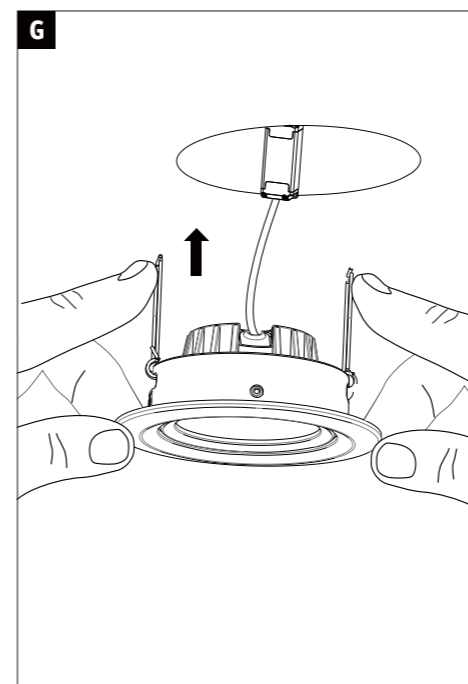

Incl.

J

Reset
ON
OFF
5 x ON/OFF
ON <2s> OFF >3s> ON

ON >5s

3.0

Not incl. Remote Control
Paulmann
Art.-Nr. 500.67

K

Reset
ON
OFF
5 x ON/OFF
ON <2s> OFF >3s> ON