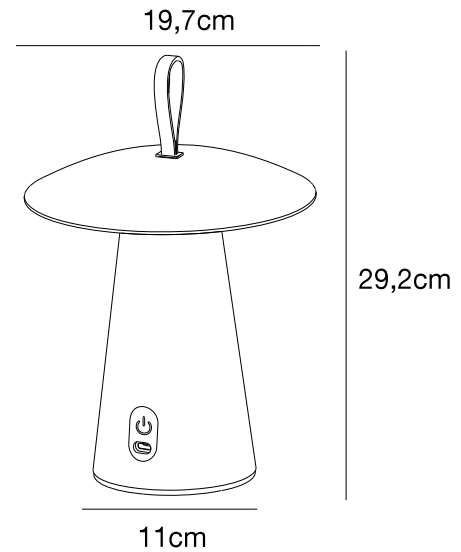

ARA TO-GO 2 | BATTERY LIGHT | WHITE

2318245001

nordlux®

Voltage (V): 5 Volt
IP degree: IP54
Class (Class 1, Class 2, Class 3):
Class 3 (12V)
Socket type: LED Module
Switch placement: On the fixture
Parallel connection: False

Primary material: Aluminium
Secondary material: Plastic
Colour of the cable: Black
Length of the cable (cm): 100
Surface material of the cable:
Plastic
Is the cable replaceable: True
Suitable for Seaside: False
Colour: White

Height (cm): 29.2
Shade Diameter (cm): 19.7
EAN: 5704924016912
TUN: 2353695
Item Number: 2318245001
Pcs Per Master Carton: 3
Sales Box Height (cm): 25.5
Sales Box Width(cm): 22.5

Sales Box Depth (cm): 22.5
Sales Box Volume m³ : 0.0129
Product net weight (kg): 1

Brightness of light (Lumen): 240
Colour temperature (Kelvin): 3000
Ra-value : 80
Lifetime (hours): 30000
Beam angle (°) : 98
Candela (cd) (for directional
lamp only): 95
Battery lasting time for each
lumen: 100%/6.5h; 40%/15h;
10%/80h
Battery recharging 0%-100% (h):
5
Energy class: E
Actual watt (W): 2