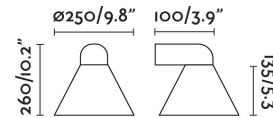

### Specifications

<b>Bulb:</b>	1xE27
<b>Bulb included:</b>	No
<b>Transformer:</b>	
<b>Transformer included:</b>	No
<b>Voltage:</b>	100-240V
<b>Operating Frequency:</b>	
<b>IP:</b>	65
<b>Class:</b>	I
<b>Material:</b>	METAL STRUCTURE AND GLASS DIFFUSER
<b>Designer:</b>	FARO LAB
<b>Recommended bulb:</b>	
<b>Net Weight:</b>	1.80 kg
<b>Volume:</b>	0.01782 m3