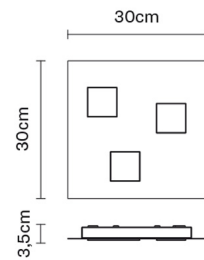

QUARTER

F38G0901

David Pellegrini & Francesca Mengato

Description

Wall/ceiling lamp with white painted aluminium structure.

Dimensions

Voltage

220-240V

Gross weight: 2.18 kg
Volume: 0.019 m³
Number of boxes: 1

Specs

EAC IP40