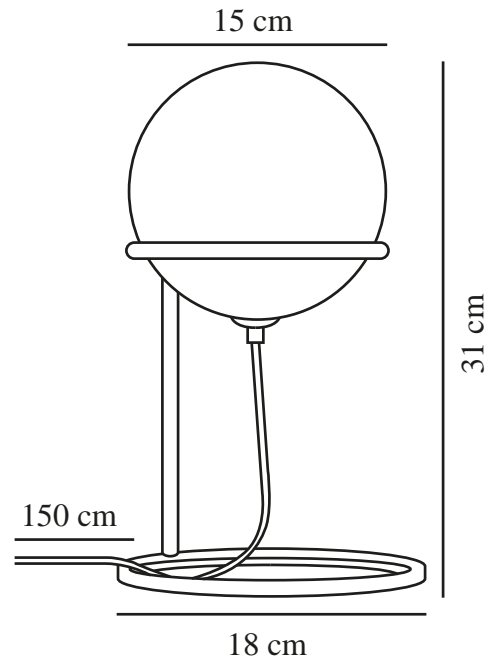

# WILSON | TABLE LAMP | BLACK

2412575003

nordlux®

Voltage (V): 220-240 Volt  
IP degree: IP20  
Maximum bulb wattage (W): 5  
Class (Class 1, Class 2, Class 3):  
Class 2 (Double isolated)  
Socket type: G9  
Switch placement: On the cable  
Parallel connection: False

Primary material: Glass  
Secondary material: Metal  
Colour of the cable: Black  
Length of the cable (cm): 150  
Surface material of the cable:  
Plastic  
Is the cable replaceable: False  
Colour: Black

Height (cm): 30.8  
Width (cm): 18  
Shade Diameter (cm): 15  
Outdoor base dimension (cm): 18  
Length (cm): 18

EAN: 5704924018633  
TUN: 2378670  
Item Number: 2412575003  
Pcs Per Master Carton: 3

Sales Box Height (cm): 21  
Sales Box Width(cm): 19  
Sales Box Depth (cm): 19  
Sales Box Volume m<sup>3</sup> : 0.0076  
Product net weight (kg): 0.58

• Modern minimalist style • Adjustable shade position

The contemporary Wilson series features a black metal frame supporting a glass globe shade. Wilson creates a cosy ambiance wherever it's placed, emitting a soft and gentle light that spreads throughout the room. The glass shade can be adjusted to suit your needs.