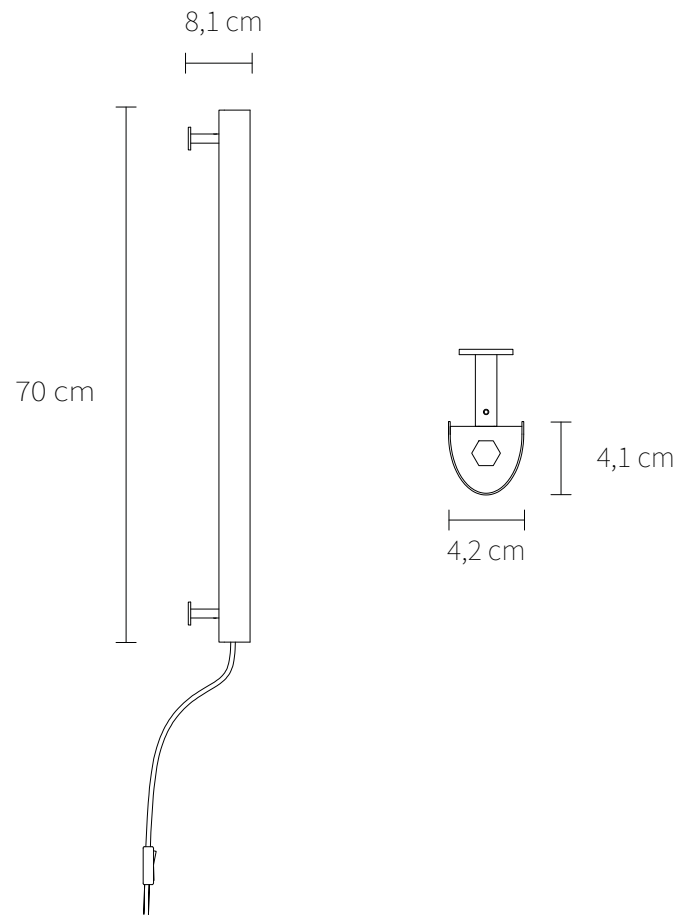

GEJST

R A D E N T

Rune Krøjgaard, 2019

Type Wall Lamp Short

Colour Brass, Black, Steel or White

Radent Wall Lamp is based on a standard LED light and is a slim radiant linear wall lamp. The Radent Wall Lamp is available in two sizes with a black, white, steel or brass finish.

GEJST

SPECIFICATIONS

Product category	Lamp - Indoor
Item no.	Brass: 40175 Black: 40176 Steel: 40177 White: 40178
EAN code	Brass: 5712731401753 Black: 5712731401760 Steel: 5712731401777 White: 5712731401784
Country of origin	China
Tarif	9405.11.90.90
Materials	Perforated Steel
Colour	Brass, Black, Steel or White
Product dimensions (H x L x W)	70 cm x 4,2 cm x 8,1 cm
Cable length	200 cm
Packaging dimensions (H x L x W)	10 cm x 76 cm x 15 cm
Product weight	0,8 kg