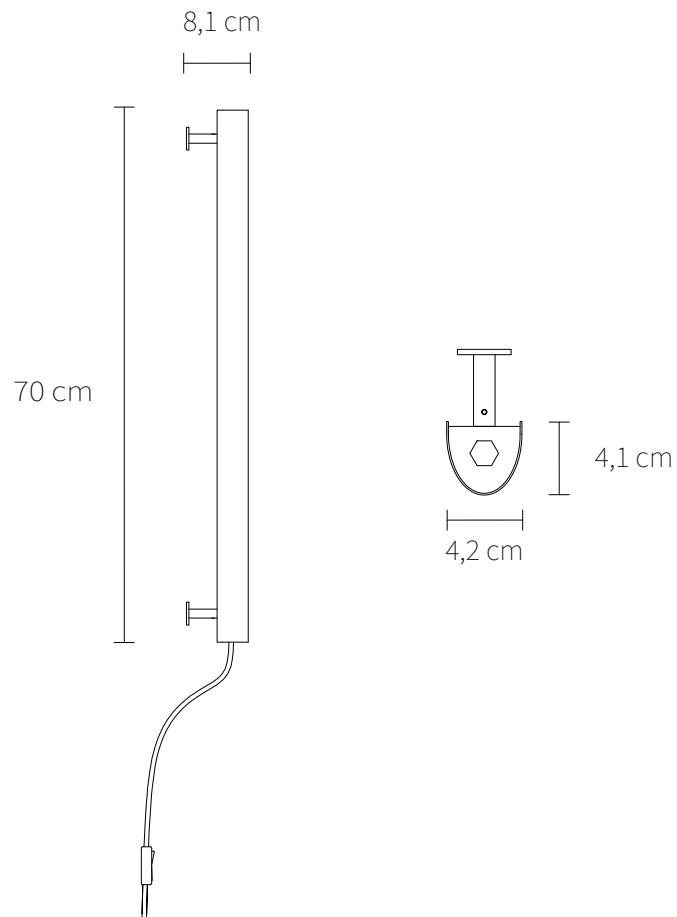

GEJST

SPECIFICATIONS

Cleaning	Please ensure that the power supply has been turned OFF before cleaning the lamp. Clean with a soft damp cloth and mild detergent. Do not use alcohol or any other solvents to clean.
Light source	9W LED Tube Estimated LED lifetime 35.000 hours
Electrical	AC180-260V 50/60Hz
Dimmable	No - Dimmable bulbs available at www.gejst.com
Installation	Wired
Light Output	900 Lumen
Light quality	80 Ra
Colour temperature	3000 Kelvin (Warm)
Certifications	CE IP20