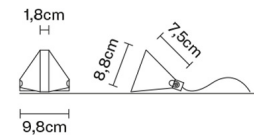

PUSH

Light source and alternative bulbs

LED 1x4.3W-
3000K
350lm Cri 80+

Included accessories

LED
Dimmable electronic driver

Weight Lamp

Net: 0.79 kg

Packaging

Gross weight: 0.86 kg
Volume: 0.004 m³
Number of boxes: 1

Specs

IP40

Dimensions

Material

Crystal - Aluminium

Available diffuser colours

Transparent