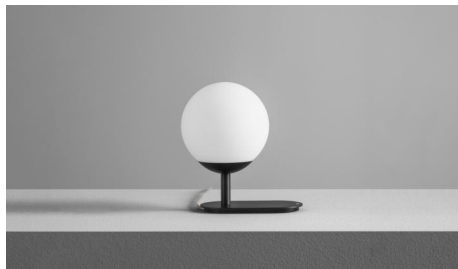

INDOOR

TAVOLO / TABLE

## LA PALLINA

**Alluminio, vetro soffiato**  
**Fascio di luce diffuso**  
**Driver: incluso**  
**Colore cavo: nero**

Aluminum, blown glass  
Light beam: diffused  
Driver: included  
Cable color: black