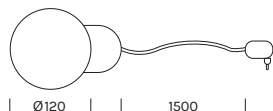

Articolo Item	Temperatura Temperature	Finitura Finish	Dimmer Dimmer
2260	M	-NA	DIMM | TOUCH

Il codice prodotto si compone mettendo uno dopo l'altro, da sinistra a destra, i dati nelle colonne gialle, es: 1111M12-AA
The product code is created by putting in sequence the data under the yellow columns from left to right, e.g:1111M12-AA