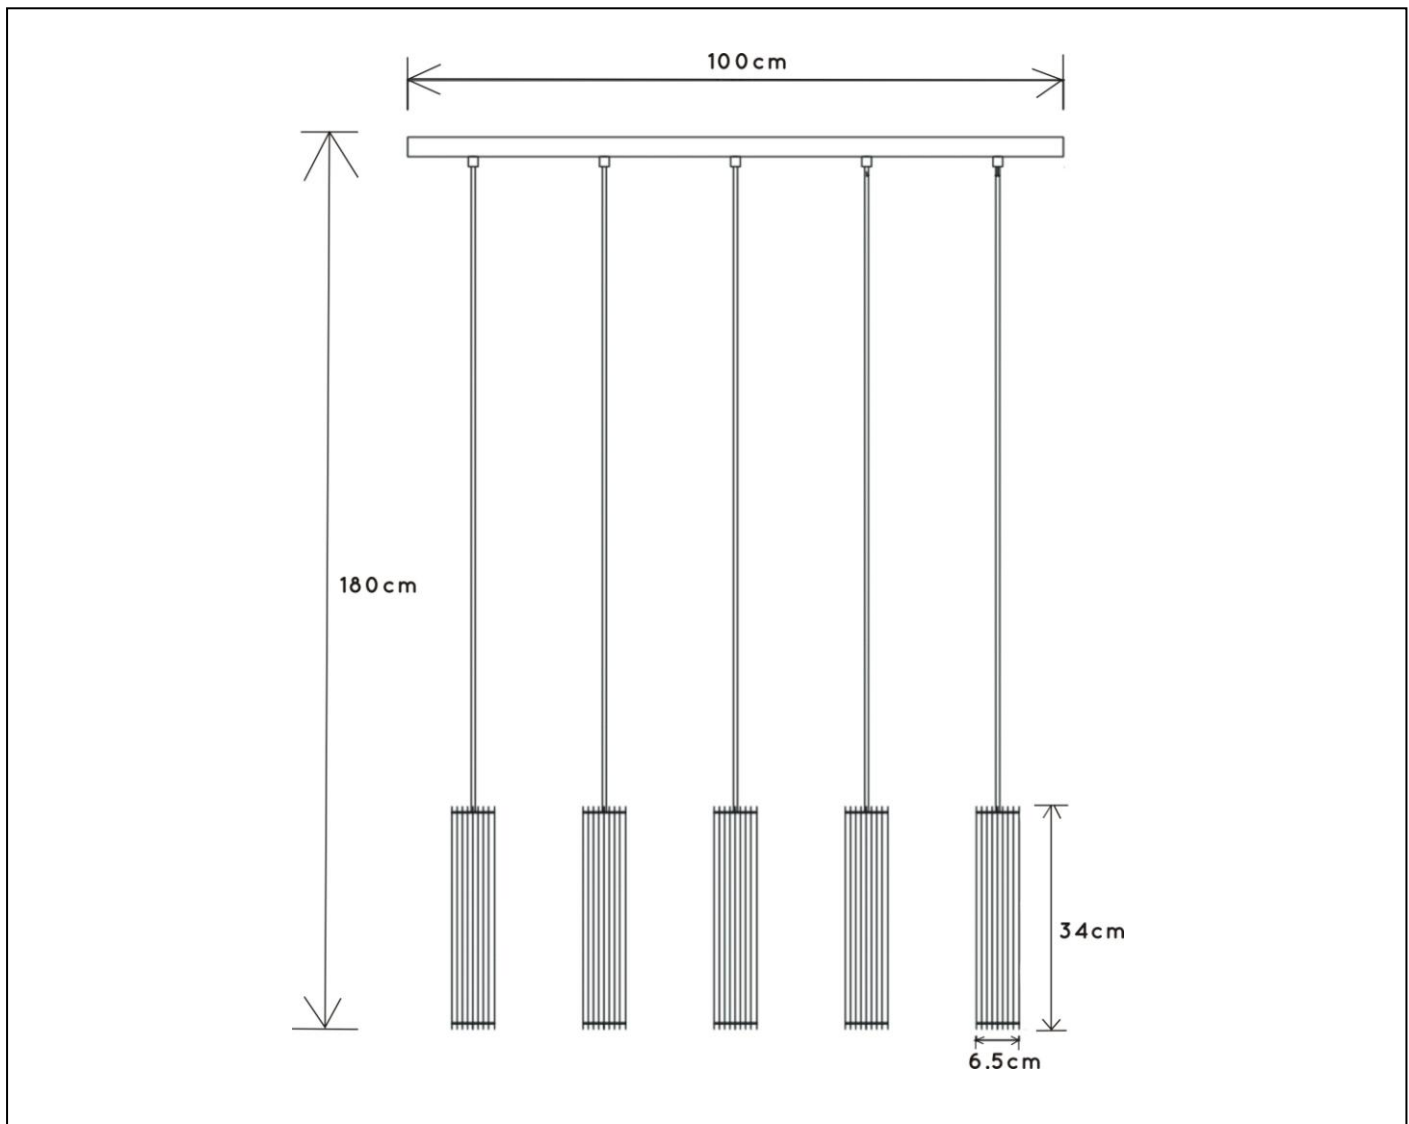

### General

Dimensions LxWxH : 6.5cm x 34cm x 180cm  
Height minimum : 40cm  
Height maximum : 180cm  
Dimensions shade LxWxH : 6.5 cm x 6.5cm x 34cm  
Main material : Metal  
Ceiling rose material : Metal  
Color : Sandy black  
Style : Modern  
Shape : Cylinder  
Weight : 8kg  
Warranty : 2 years

### Product specifications

Dimmable : NO  
Light direction : DOWN  
Adjustable in height : Adjustable In Height (Before Installation)  
Directional : Not Directional  
Cable : Yes, Cable On Product  
Cable length : 150 cm  
Sensor : Without Sensor  
Control : No Switch Control  
IP-Class : 20  
Electric class : 1  
Light source including ? : No  
Lamp socket : E27  
Light source number : 5  
Power requirements : 220-240V~50Hz  
Bulb type & maximum wattage : E27- max.60W

For more specifications of this product please visit

[www.lucide.com](http://www.lucide.com)

LUCIDE

TECHNICAL DRAWING & DIMENSIONS

# LIONEL

Item number :73406/05/30

EAN code : 5411212730435

For more specifications, dimensions please visit

[www.lucide.com](http://www.lucide.com)