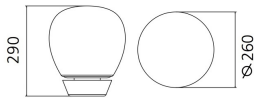

LUMINAIRE

- Watt: **20W**
- Delivered lumens output: **710lm**
- CCT: **3000K**
- Efficiency: **50%**
- Efficacy: **35.49lm/W**
- CRI: **90**
- Dimmer Typology: **Touch Dimmer**

PRODUCT CODE: 1817010A

FEATURES

- Article Code: **1817010A**
- Colour: **White**
- Installation: **Table**
- Material: **Blown glass, methacrylate, aluminum**
- Series: **Design Collection**
- design by: **Carlotta de Bevilacqua, Paola di Arianello**

DIMENSIONS

- Height: **cm 29**
- Diameter: **cm 26**
- Impact Resistance: **N/D**
- Glow Wire Test: **650°C**

SOURCES INCLUDED

- Category: **Led**
- Number: **1**
- Watt: **20W**
- Delivered lumens output: **1710lm**
- Color temperature (K): **3000K**
- CRI: **90**
- Color Tolerance: **2SDCM**