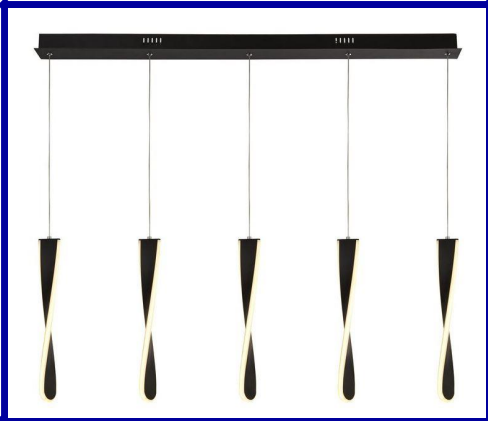

Product Information

8675-5BK

PADDLE LED 5LT BAR PENDANT - BLACK

Colour	MATT BLACK/WHITE/CHROME	Finish	PAINTED/PLATED
Material (1)		Material (2)	
Height (mm)	390	Total Height (mm)	1400
Length (mm)	1200	Width (mm)	80
Projection (mm)		Base (mm)	
Back plate (mm)		Ceiling plate (mm)	W:60 L:1000 H:40
Chain length (mm)		Height adjustable	YES, MINIMUM HEIGHT 1400
Shade colour	MATT black/White	Shade material	ALUMINIUM/SILICON/MI
Shade style			
Shade height 1 (mm)	13	Shade height 2 (mm)	
Shade width 1 (mm)	54	Shade width 2 (mm)	
Shade length 1 (mm)	390	Shade length 2 (mm)	
Lamp holder (1)	LED	Lamp holder (2)	
Bulb type (1)	Integrated LED	Bulb type (2)	
Bulb quantity (1)	5	Bulb quantity (2)	
Bulb included (1)		Bulb included (2)	
Wattage (1)	55.43	Wattage (2)	
Lumens (1)	936	Colour temp Kelvin (1)	3000K (Warm White)
Lumens (2)		Colour temp Kelvin (2)	
Dimmable	YES, 3 STAGE DIMMER	Barcode	5053423159911
Switch		Ballast / Drvr / Transfm	LED driver
Energy class		Operating voltage	220-240V 50/60Hz
Class	2 (Double Insulated)	IP rating	IP20
Net Wt. (kg)	2.550	Gross Wt. (kg)	2.550
Box height (mm)	1040	Box depth (mm)	90
Box width (mm)	80	Inner box quantity	1
Supply cable			