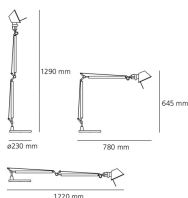

LUMINAIRE

- Watt: **10W**
- Voltage: **24V**
- Delivered lumens output: **632lm**
- CCT: **3000K**
- Efficiency: **70%**
- Efficacy: **63.18lm/W**
- CRI: **90**
- Dimmer Typology: **Microswitch Dimmer**

Notes

Interchangeable support: table base, clamp, desk fixed support and twin support that allows two independent lamp units to be fitted. Complete lamp consists of body lamp + accessories

DESCRIPTION

Using Led technology, the attention must be focused not only on energy consumption and light efficiency, but above all on the quality and quantity of the distribution of the light. In fact the advantage of the Led is that it emits 100% light flow into the direct hemisphere, eliminating dispersion and waste in other directions. This means that in order to obtain illuminance of 1250 lux on the work surface, with an incandescent light source a power of 100W is necessary, while with a Led source 10W is sufficient, with a 90% energy saving. Base and cantilevered arms in polished aluminium; diffuser in matt anodised aluminium; joints and supports in polished aluminium. System of spring balancing. 5 direct Led. The code refers to the luminaire's body only

PRODUCT CODE: A004800

FEATURES

- Article Code: **A004800**
- Colour: **Aluminium**
- Installation: **Table**
- Material: **aluminium, steel**
- Series: **Design Collection**
- design by: **Michele De Lucchi, Giancarlo Fassina**

DIMENSIONS

- Length: **cm 78**
- Height: **cm 64.5**
- Base Diameter: **cm 23**
- Max Extension Height: **cm 129**
- Max Extension Length: **cm 122**
- Glow Wire Test: **750°**

SOURCES INCLUDED

- Category: **Led**
- Number: **1**
- Watt: **10W**
- Color temperature (K): **3000 K**