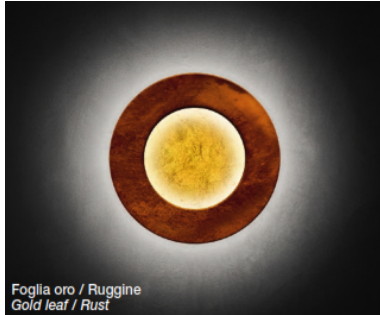

VERA
VERA 31

| Art. | A cm | B cm | C cm |
|---------|------|------|------|
| VERA 31 | 7/36 | 31 | 0,6 |
| VERA 26 | 7/32 | 26 | 0,6 |
| VERA 21 | 7/27 | 21 | 0,6 |

Classe energetica. Energy class.

Luminaires

| | |
|----------------|------------------------|
| Hersteller | ICONE |
| Article number | VERA 31 |
| Product name | VERA |
| Product group | wall-mounted luminaire |
| Mounting type | Surface mounted |
| Mounting place | Wall |
| Designer | Marco Pagnoncelli |
| Test mark | CE |

Description

Wall or ceiling aluminium light fitting with different finishes and wattages.
Adjustable light disc, 360° parallel and 90° perpendicular.
Direct/indirect high efficiency LED light emission.
Also available in 2700°K LED color temperature.
Also available in 1-10V/push or DALI dimmable version.
Driver included.