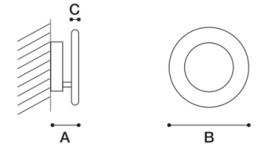

VERA
VERA 31

| Art. | A cm | B cm | C cm |
|---------|------|------|------|
| VERA 31 | 7/36 | 31 | 0,6 |
| VERA 26 | 7/32 | 26 | 0,6 |
| VERA 21 | 7/27 | 21 | 0,6 |

Classe energetica. Energy class.

Luminaires

Dimensions

| | |
|--------------------|-----------|
| Diameter/Height | 310mm/6mm |
| Installation depth | 1800 |

Light Source

| | |
|--------------------|-----------|
| Lamp type | 1 x LED |
| ZVEI / ILCOS | LED / LED |
| Lamp power | 25.2 W |
| System power | 25.2 W |
| Light flux | 3897 lm |
| Colour temperature | 3000K |
| Colour rendering | 1B |
| Lifetime | 50000 h |

Description

Wall or ceiling aluminium light fitting with different finishes and wattages.
Adjustable light disc, 360° parallel and 90° perpendicular.
Direct/indirect high efficiency LED light emission.
Also available in 2700°K LED color temperature.
Also available in 1-10V/push or DALI dimmable version.
Driver included.