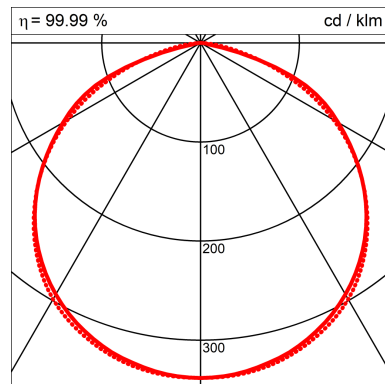

VERA
VERA 31

| Art. | A cm | B cm | C cm |
|---------|------|------|------|
| VERA 31 | 7/36 | 31 | 0,6 |
| VERA 26 | 7/32 | 26 | 0,6 |
| VERA 21 | 7/27 | 21 | 0,6 |

Classe energetica. Energy class.

Luminaires

Dimensions

| | |
|--------------------|-----------|
| Diameter/Height | 310mm/6mm |
| Installation depth | 1800 |

Light Source

| | |
|--------------------|-----------|
| Lamp type | 1 x LED |
| ZVEI / ILCOS | LED / LED |
| Lamp power | 25.2 W |
| System power | 25.2 W |
| Light flux | 3897 lm |
| Colour temperature | 3000K |
| Colour rendering | 1B |
| Lifetime | 50000 h |