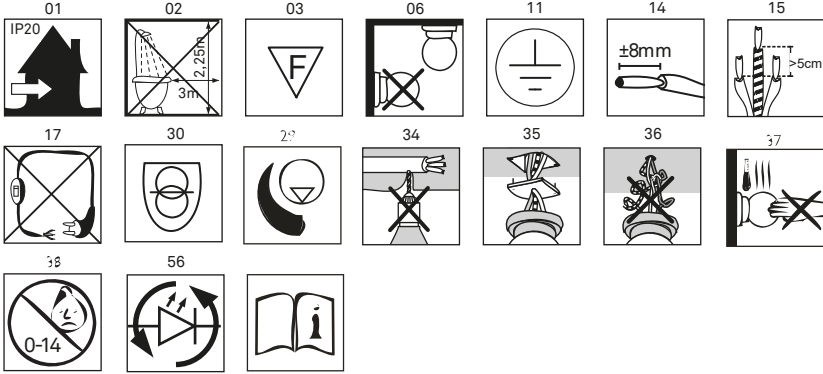

# ILLAN

design Zsuzsanna Horvath

**LUCE  
PLAN**

D82

D82S1/D82S1D

D82S2/D82S2D

D82S3/D82S3D

## D82S1/D82S1D

kg 1,8kg

lb 4lb