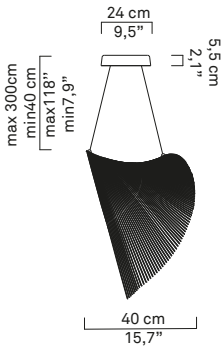

# ILLAN

design Zsuzsanna Horvath

**LUCE  
PLAN**

D82

D82S1/D82S1D

D82S2/D82S2D

D82S3/D82S3D

## D82S1/D82S1D

kg 1,8kg

lb 4lb

## D82S2/D82S2D

kg 2,4kg

lb 5,3 lb

## D82S3/D82S3D

kg 3,2kg

lb 7 lb

D82S1/D82S1D  
D82S2/D82S2D  
D82S3/D82S3D

x1

x1

x1

D82S1  
D82S2  
D82S3