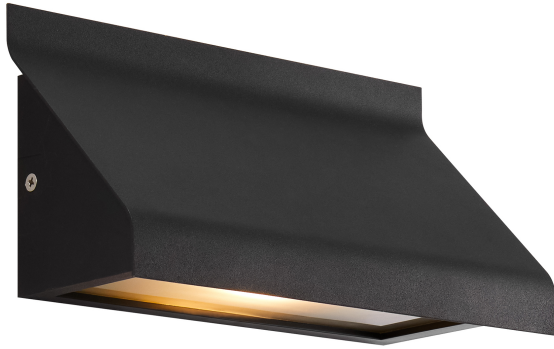

TADAS | WALL LIGHT | BLACK

2418171003

nordlux®

Voltage (V): 220-240 Volt
IP degree: IP54
Maximum bulb wattage (W): 12W
Class (Class 1, Class 2, Class 3):
Class 2 (Double isolated)
Socket type: E14
Parallel connection: True

Height (cm): 13.5
Width (cm): 25
Projection (cm): 10.5
EAN: 5704924017636
TUN: 2366806
Item Number: 2418171003

Pcs Per Master Carton: 3
Sales Box Height (cm): 26
Sales Box Width(cm): 14.5
Sales Box Depth (cm): 11.5
Sales Box Volume m³ : 0.0043
Product net weight (kg): 0.632

Primary material: Aluminium
Secondary material: Glass
Colour: Black

• Timeless design • Parallel connection possible

Tadas by French designer Darrow has a streamlined and modern design. The shade ensures pleasant, downward-facing lighting and a minimalist design expression with clean lines.