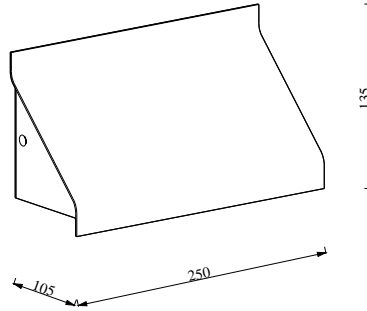

TADAS | WALL LIGHT | BLACK

2418171003

nordlux®

Voltage (V): 220-240 Volt
IP degree: IP54
Maximum bulb wattage (W): 12W
Class (Class 1, Class 2, Class 3):
Class 2 (Double isolated)
Socket type: E14
Parallel connection: True

Height (cm): 13.5
Width (cm): 25
Projection (cm): 10.5
EAN: 5704924017636
TUN: 2366806
Item Number: 2418171003

Pcs Per Master Carton: 3
Sales Box Height (cm): 26
Sales Box Width(cm): 14.5
Sales Box Depth (cm): 11.5
Sales Box Volume m³ : 0.0043
Product net weight (kg): 0.632